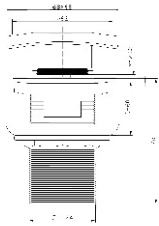

Material
Brass/Zinc

Specification
Height: 78mm
Diameter At Top: 37mm
Diameter At Bottom: 1 1/4"
Without Overflow

Material
Brass/Zinc

Specification
Height: 78mm
Diameter At Top: 68mm
Diameter At Bottom: 1 1/4"
Without Overflow

M-WF2002S

M-WF2002GA

M-WF2002B

M-WF2003S

M-WF2003GA

M-WF2003B

Material
Brass/Zinc

Specification
Height: 78mm
Diameter At Top: 68mm
Diameter At Bottom: 1 1/4"
With Overflow

Material
Brass/Zinc

Specification
Height: 70mm
Diameter At Top: 37mm
Diameter At Bottom: 1 1/4"
With Overflow

M-W2002S

M-W2002GA

M-W2002B

M-W2003S

M-W2003GA

M-W2003B

Material
Brass/Zinc

Specification
Height: 78mm
Diameter At Top: 68mm
Diameter At Bottom: 1 1/4"
Without Overflow

Material
Brass/Zinc

Specification
Height: 70mm
Diameter At top: 37mm
Diameter at bottom: 1 1/4"
Without Overflow