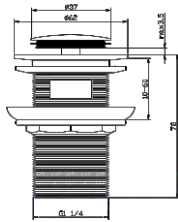

M-WF2000S

M-WF2000GA

M-WF2000B

M-WF2001S

M-WF2001GA

M-WF2001B

Material
Brass/Zinc

Specification
Height: 78mm
Diameter At Top: 37mm
Diameter At Bottom: 1 1/4"
With Overflow

Material
Brass/Zinc

Specification
Height: 78mm
Diameter At Top: 68mm
Diameter At Bottom: 1 1/4"
With Overflow

M-W2000S

M-W2000GA

M-W2000B

M-W2001S

M-W2001GA

M-W2001B

Material
Brass/Zinc

Specification
Height: 78mm
Diameter At Top: 37mm
Diameter At Bottom: 1 1/4"
Without Overflow

Material
Brass/Zinc

Specification
Height: 78mm
Diameter At Top: 68mm
Diameter At Bottom: 1 1/4"
Without Overflow

Material
Brass/Zinc

Specification
Height: 78mm
Diameter At Top: 68mm
Diameter At Bottom: 1 1/4"
Without Overflow

Material
Brass/Zinc

Specification
Height: 70mm
Diameter At top: 37mm
Diameter at bottom: 1 1/4"
Without Overflow