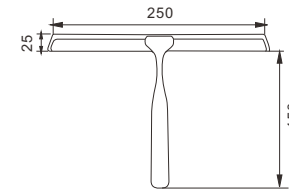

Specification
Glass Squeegee
Finished: Chrome