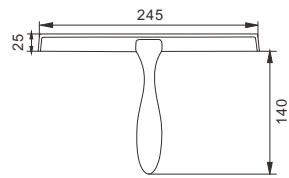

Specification
Glass Squeegee
Finished: Chrome