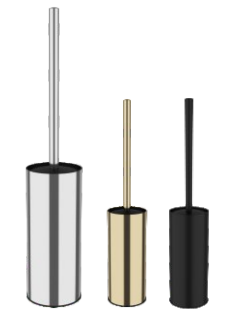

M-BA7533S
Robe Hook

Material: Brass
Finished: Chrome
Size: 60x35x70mm

ASSEMBLY

ASSEMBLY

M-BA7534S
Towel Rail
Material: Brass
Finished: Chrome
Size: 625x50x80mm

M-BA7535S
Towel Rail
Material: Brass
Finished: Chrome
Size: 625x70x108mm

M-BA7536S
Towel Rail
Material: Brass
Finished: Chrome
Size: 615x140x215mm

M-BA7537S
Towel Ring
Material: Brass
Finished: Chrome
Size: 160x180x50mm

M-BA7538S
Toilet-Roll Holder
Material: Brass
Finished: Chrome
Size: 145x150x50mm

M-BA7539S
Toilet Brush And Holder
Material: Brass
Finished: Chrome
Size: 160x380x115mm

M-TB001
Toilet Brush And Holder
Material: SS304
Finished: SS/Gold/Black
Size: 257x80x395mm

M-TB002
Toilet Brush And Holder
Material: SS304
Finished: SS/Gold/Black
Size: 257x80x395mm

M-TB003
Toilet Brush And Holder
Material: SS304
Finished: SS/Gold/Black
Size: 181x80x455mm

M-TB004
Toilet Brush And Holder
Material: SS304
Finished: SS/Gold/Black
Size: 126x80x390mm

M-TB005
Toilet Brush And Holder
Material: SS304
Finished: SS/Gold/Black
Size: 145x80x440mm