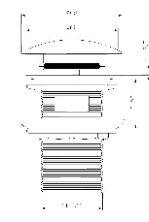

M-WF2000S

M-WF2000GA

M-WF2000B

M-WF2001S

M-WF2001GA

M-WF2001B

Material
Brass/Zinc

Specification
Height: 78mm
Diameter At Top: 37mm
Diameter At Bottom: 1 1/4"
With Overflow

Material
Brass/Zinc

Specification
Height: 78mm
Diameter At Top: 68mm
Diameter At Bottom: 1 1/4"
With Overflow

M-W2000S

M-W2000GA

M-W2000B

M-W2001S

M-W2001GA

M-W2001B

Material
Brass/Zinc

Specification
Height: 78mm
Diameter At Top: 37mm
Diameter At Bottom: 1 1/4"
Without Overflow

Material
Brass/Zinc

Specification
Height: 78mm
Diameter At Top: 68mm
Diameter At Bottom: 1 1/4"
Without Overflow