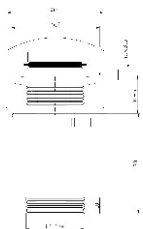

Material
Brass/Zinc

Specification
Height: 78mm
Diameter At Top: 68mm
Diameter At Bottom: 1 1/4"
Without Overflow

Material
Brass/Zinc

Specification
Height: 70mm
Diameter At top: 37mm
Diameter at bottom: 1 1/4"
Without Overflow

Height: 70mm
Diameter At Top: 66mm
Diameter At Bottom: 1 1/4"
With Overflow

Material
Brass/Zinc

Specification

Height: 68mm
Diameter At Top: 57mm
Diameter At Bottom: 7/8"
With Overflow

M-W2004S

M-W2004GA

M-W2004B

M-W2005S

M-W2005GA

M-W2005B

Material
Brass/Zinc

Specification

Height: 70mm
Diameter At Top: 66mm
Diameter At Bottom: 1 1/4"
Without Overflow

Material
Brass/Zinc

Specification

Height: 68mm
Diameter At Top: 57mm
Diameter At Bottom: 7/8"
Without Overflow

M-W2006S

M-W2006GA

M-W2006B

M-W2008S

M-W2008GA

M-W2008B

Material
Brass