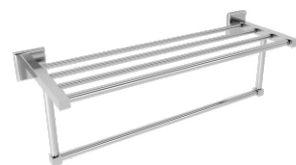

M-BA7532S
Toilet Brush And Holder

Material: Brass
Finished: Chrome
Size: 115x370x135mm

M-BA7527S
Toilet-Roll Holder

Material: Brass
Finished: Chrome
Size: 135x105x70mm

M-BA7530S
Toothbrush Cup Holder

Material: Brass
Finished: Chrome
Size: 200x95x115mm

M-BA7533S
Robe Hook

Material: Brass
Finished: Chrome
Size: 60x35x70mm

ASSEMBLY

ASSEMBLY

M-BA7534S
Towel Rail
Material: Brass
Finished: Chrome
Size: 625x50x80mm

M-BA7535S
Towel Rail
Material: Brass
Finished: Chrome
Size: 625x70x108mm

M-BA7536S
Towel Rail
Material: Brass
Finished: Chrome
Size: 615x140x215mm

M-BA7537S
Towel Ring
Material: Brass
Finished: Chrome
Size: 160x180x50mm

M-BA7538S
Toilet-Roll Holder
Material: Brass
Finished: Chrome
Size: 145x150x50mm