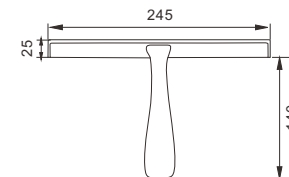

Specification
Glass Squeegee
Finished: Chrome