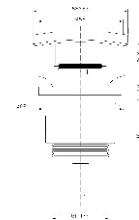

Height: 70mm
Diameter At Top: 66mm
Diameter At Bottom: 1 1/4"
With Overflow

Material
Brass/Zinc

Specification

Height: 68mm
Diameter At Top: 57mm
Diameter At Bottom: 7/8"
With Overflow

M-W2004S

M-W2004GA

M-W2004B

M-W2005S

M-W2005GA

M-W2005B

Material
Brass/Zinc

Specification

Height: 70mm
Diameter At Top: 66mm
Diameter At Bottom: 1 1/4"
Without Overflow

Material
Brass/Zinc

Specification

Height: 68mm
Diameter At Top: 57mm
Diameter At Bottom: 7/8"
Without Overflow

M-W2006S

M-W2006GA

M-W2006B

M-W2008S

M-W2008GA

M-W2008B

Material
Brass

Specification
Height: 40mm
Diameter At Top: 37mm
Diameter At Bottom: 1 1/4"
Without Overflow

Material
Brass

Specification
Height: 40mm
Diameter At Top: 68mm
Diameter At Bottom: 1 1/4"
Without Overflow

M-W2007S