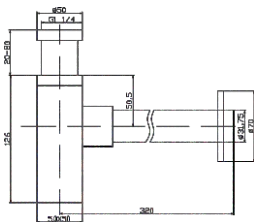

Specification
Height: 40mm
Diameter At Top: 37mm
Diameter At Bottom: 1 1/4"
Without Overflow

Material
Brass

Specification
Height: 40mm
Diameter At Top: 68mm
Diameter At Bottom: 1 1/4"
Without Overflow

M-W2007S

M-W2007GA

M-W2007B

Material
Brass

Specification
Height: 40mm
Diameter At Top: 66mm
Diameter At Bottom: 1 1/4"
Without Overflow

SIPHON

The siphon is hidden under the basin, whereas it exudes delicate charm to all. The unique metallic luster echoes the faucet above, dotting with the bathroom space. As an intermediary connecting the wall and the sink, its functionality is doubtless.

M-S3000S

M-S3000GA

M-S3000B

Material

Body - Brass / Zinc
Pipe - Stainless Steel

Specification

Length: 320mm
Diameter At Top: Standard 1 1/4"
Connections To Basin Waste
Diameter At Bottom: 50mm
Bottle Trap For Wash Basin

M-S3001S

M-S3001GA

M-S3001B

Material

Body - Brass / Zinc
Pipe - Stainless Steel

Specification

Length: 320mm
Diameter At Top: Standard 1 1/4"
Connections To Basin Waste
Diameter At Bottom: 45mm
Bottle Trap For Wash Basin