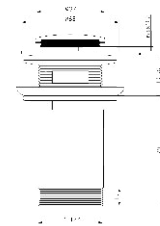

Material
Brass/Zinc

Specification
Height: 78mm
Diameter At Top: 37mm
Diameter At Bottom: 1 1/4"
Without Overflow

Material
Brass/Zinc

Specification
Height: 78mm
Diameter At Top: 68mm
Diameter At Bottom: 1 1/4"
Without Overflow

M-WF2002S

M-WF2002GA

M-WF2002B

M-WF2003S

M-WF2003GA

M-WF2003B

Material
Brass/Zinc

Specification
Height: 78mm
Diameter At Top: 68mm
Diameter At Bottom: 1 1/4"
With Overflow

Material
Brass/Zinc

Specification
Height: 70mm
Diameter At Top: 37mm
Diameter At Bottom: 1 1/4"
With Overflow

M-W2002S

M-W2002GA

M-W2002B

M-W2003S

M-W2003GA

M-W2003B

Material
Brass/Zinc

Specification
Height: 78mm
Diameter At Top: 68mm
Diameter At Bottom: 1 1/4"
Without Overflow

Material
Brass/Zinc

Specification
Height: 70mm
Diameter At top: 37mm
Diameter at bottom: 1 1/4"
Without Overflow