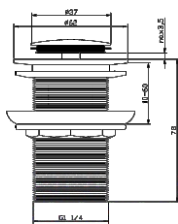

M-WF2000S

M-WF2000GA

M-WF2000B

M-WF2001S

M-WF2001GA

M-WF2001B

Material
Brass/Zinc

Specification
Height: 78mm
Diameter At Top: 37mm
Diameter At Bottom: 1 1/4"
With Overflow

Material
Brass/Zinc

Specification
Height: 78mm
Diameter At Top: 68mm
Diameter At Bottom: 1 1/4"
With Overflow

M-W2000S

M-W2000GA

M-W2000B

M-W2001S

M-W2001GA

M-W2001B

Material
Brass/Zinc

Specification
Height: 78mm
Diameter At Top: 37mm
Diameter At Bottom: 1 1/4"
Without Overflow

Material
Brass/Zinc

Specification
Height: 78mm
Diameter At Top: 68mm
Diameter At Bottom: 1 1/4"
Without Overflow

Material
Brass/Zinc

Specification
Height: 78mm
Diameter At Top: 68mm
Diameter At Bottom: 1 1/4"
Without Overflow

Material
Brass/Zinc

Specification
Height: 70mm
Diameter At top: 37mm
Diameter at bottom: 1 1/4"
Without Overflow