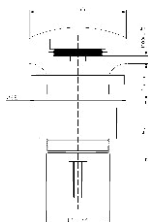

Height: 70mm
Diameter At Top: 66mm
Diameter At Bottom: 1 1/4"
With Overflow

Material
Brass/Zinc

Specification

Height: 68mm
Diameter At Top: 57mm
Diameter At Bottom: 7/8"
With Overflow

M-W2004S

M-W2004GA

M-W2004B

Height: 68mm
Diameter At Top: 57mm
Diameter At Bottom: 7/8"
Without Overflow

M-W2006S

M-W2006GA

M-W2006B

M-W2008S

M-W2008GA

M-W2008B

Material
Brass

Specification
Height: 40mm
Diameter At Top: 37mm
Diameter At Bottom: 1 1/4"
Without Overflow

Material
Brass

Specification
Height: 40mm
Diameter At Top: 68mm
Diameter At Bottom: 1 1/4"
Without Overflow

M-W2007S

M-W2007GA

M-W2007B

Material
Brass

Specification
Height: 40mm
Diameter At Top: 66mm
Diameter At Bottom: 1 1/4"
Without Overflow

SIPHON

The siphon is hidden under the basin, whereas it exudes delicate charm to all. The unique metallic luster echoes the faucet above, dotting with the bathroom space. As an intermediary connecting the wall and the sink, its functionality is doubtless.