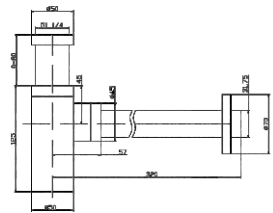

Material

Body - Brass / Zinc
Pipe - Stainless Steel

Specification

Length: 320mm
Diameter At Top: Standard 1 1/4"
Connections To Basin Waste
Diameter At Bottom: 50mm
Bottle Trap For Wash Basin

Material

Body - Brass / Zinc
Pipe - Stainless Steel

Specification

Length: 320mm
Diameter At Top: Standard 1 1/4"
Connections To Basin Waste
Diameter At Bottom: 45mm
Bottle Trap For Wash Basin