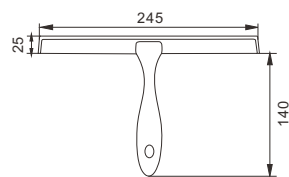

Specification
Glass Squeegee
Finished: Chrome