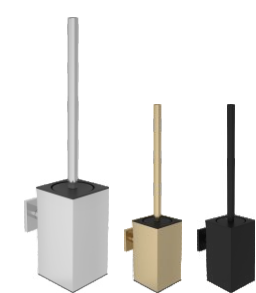

M-BA7539S
Toilet Brush And Holder
Material: Brass
Finished: Chrome
Size: 160x380x115mm

M-TB001
Toilet Brush And Holder
Material: SS304
Finished: SS/Gold/Black
Size: 257x80x395mm

M-TB002
Toilet Brush And Holder
Material: SS304
Finished: SS/Gold/Black
Size: 257x80x395mm

M-TB003
Toilet Brush And Holder
Material: SS304
Finished: SS/Gold/Black
Size: 181x80x455mm

M-TB004
Toilet Brush And Holder
Material: SS304
Finished: SS/Gold/Black
Size: 126x80x390mm

M-TB005
Toilet Brush And Holder
Material: SS304
Finished: SS/Gold/Black
Size: 145x80x440mm

M-TB006
Toilet Brush And Holder
Material: SS304
Finished: SS/Gold/Black
Size: 257x80x395mm

M-TB007
Toilet Brush And Holder
Material: SS304
Finished: SS/Gold/Black
Size: 145x80x440mm

M-TB008
Toilet Brush And Holder
Material: SS304
Finished: SS/Gold/Black
Size: 257x80x391mm