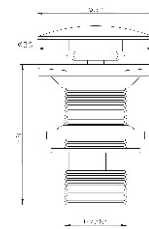

Height: 70mm
Diameter At Top: 66mm
Diameter At Bottom: 1 1/4"
With Overflow

Material
Brass/Zinc

Specification

Height: 68mm
Diameter At Top: 57mm
Diameter At Bottom: 7/8"
With Overflow

M-W2004S

M-W2004GA

M-W2004B

M-W2005S

M-W2005GA

M-W2005B

Material
Brass/Zinc

Specification

Height: 70mm
Diameter At Top: 66mm
Diameter At Bottom: 1 1/4"
Without Overflow

Material
Brass/Zinc

Specification

Height: 68mm
Diameter At Top: 57mm
Diameter At Bottom: 7/8"
Without Overflow

M-W2006S

M-W2006GA

M-W2006B

M-W2008S

M-W2008GA

M-W2008B

Material
Brass

Specification
Height: 40mm
Diameter At Top: 37mm
Diameter At Bottom: 1 1/4"
Without Overflow

Material
Brass

Specification
Height: 40mm
Diameter At Top: 68mm
Diameter At Bottom: 1 1/4"
Without Overflow

M-W2007S