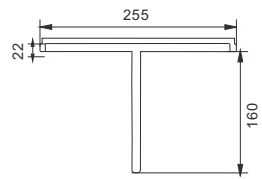

Specification
Glass Squeegee
Finished: Chrome