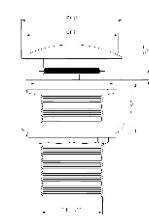

M-WF2000S

M-WF2000GA

M-WF2000B

M-WF2001S

M-WF2001GA

M-WF2001B

Material
Brass/Zinc

Specification
Height: 78mm
Diameter At Top: 37mm
Diameter At Bottom: 1 1/4"
With Overflow

Material
Brass/Zinc

Specification
Height: 78mm
Diameter At Top: 68mm
Diameter At Bottom: 1 1/4"
With Overflow

M-W2000S

M-W2000GA

M-W2000B

M-W2001S

M-W2001GA

M-W2001B

Material
Brass/Zinc

Specification
Height: 78mm
Diameter At Top: 37mm
Diameter At Bottom: 1 1/4"
Without Overflow

Material
Brass/Zinc

Specification
Height: 78mm
Diameter At Top: 68mm
Diameter At Bottom: 1 1/4"
Without Overflow

Material
Brass/Zinc

Specification
Height: 78mm
Diameter At Top: 68mm
Diameter At Bottom: 1 1/4"
Without Overflow

Material
Brass/Zinc

Specification
Height: 70mm
Diameter At top: 37mm
Diameter at bottom: 1 1/4"
Without Overflow