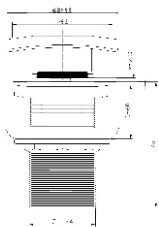

Material
Brass/Zinc

Specification
Height: 78mm
Diameter At Top: 37mm
Diameter At Bottom: 1 1/4"
Without Overflow

Material
Brass/Zinc

Specification
Height: 78mm
Diameter At Top: 68mm
Diameter At Bottom: 1 1/4"
Without Overflow

Material
Brass/Zinc

Specification
Height: 70mm
Diameter At Top: 37mm
Diameter At Bottom: 1 1/4"
With Overflow

M-W2002S

M-W2002GA

M-W2002B

M-W2003S

M-W2003GA

M-W2003B

Material
Brass/Zinc

Specification
Height: 78mm
Diameter At Top: 68mm
Diameter At Bottom: 1 1/4"
Without Overflow

Material
Brass/Zinc

Specification
Height: 70mm
Diameter At top: 37mm
Diameter at bottom: 1 1/4"
Without Overflow

Height: 70mm
Diameter At Top: 66mm
Diameter At Bottom: 1 1/4"
With Overflow

Material
Brass/Zinc

Specification

Height: 68mm
Diameter At Top: 57mm
Diameter At Bottom: 7/8"
With Overflow

M-W2004S

M-W2004GA

M-W2004B