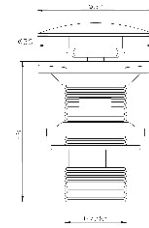

Material
Brass/Zinc

Specification
Height: 78mm
Diameter At Top: 37mm
Diameter At Bottom: 1 1/4"
Without Overflow

Material
Brass/Zinc

Specification
Height: 78mm
Diameter At Top: 68mm
Diameter At Bottom: 1 1/4"
Without Overflow

Material
Brass/Zinc

Specification
Height: 78mm
Diameter At Top: 68mm
Diameter At Bottom: 1 1/4"
Without Overflow

Material
Brass/Zinc

Specification
Height: 70mm
Diameter At top: 37mm
Diameter at bottom: 1 1/4"
Without Overflow

Height: 70mm
Diameter At Top: 66mm
Diameter At Bottom: 1 1/4"
With Overflow

Material
Brass/Zinc

Specification

Height: 68mm
Diameter At Top: 57mm
Diameter At Bottom: 7/8"
With Overflow

M-W2004S

M-W2004GA

M-W2004B

M-W2005S

M-W2005GA

M-W2005B

Material
Brass/Zinc

Specification

Height: 70mm
Diameter At Top: 66mm
Diameter At Bottom: 1 1/4"
Without Overflow

Material
Brass/Zinc

Specification