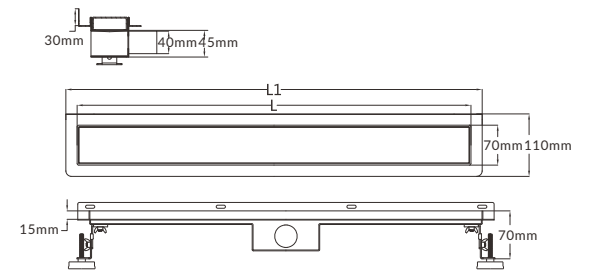

### Details

Material: Stainless Steel 304 / 316

Installation: Floor

Drainage: Side

Thickness of Grid: - Pattern: 1.5mm - Tile: 1.0mm

Thickness of Base: 1.2mm

Flow Rate: 35L/min

Outlet	Frame Height	Width Available	Length Available	Height Adjustable