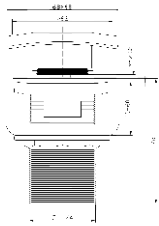

M-WF2002S

Material
Brass/Zinc

Specification

Height: 78mm
Diameter At Top: 68mm
Diameter At Bottom: 1 1/4"
With Overflow