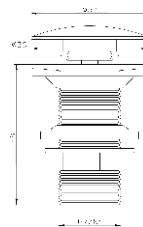

Height: 78mm  
Diameter At Top: 68mm  
Diameter At Bottom: 1 1/4"  
With Overflow

**Material**  
Brass/Zinc

**Specification**

Height: 70mm  
Diameter At Top: 37mm  
Diameter At Bottom: 1 1/4"  
With Overflow

Height: 78mm  
Diameter At Top: 68mm  
Diameter At Bottom: 1 1/4"  
Without Overflow

**Material**  
Brass/Zinc

**Specification**

Height: 70mm  
Diameter At top: 37mm  
Diameter at bottom: 1 1/4"  
Without Overflow

**Specification**

Height: 70mm  
Diameter At Top: 66mm  
Diameter At Bottom: 1 1/4"  
With Overflow

**Material**

Brass/Zinc

**Specification**

Height: 68mm  
Diameter At Top: 57mm  
Diameter At Bottom: 7/8"  
With Overflow

**Specification**

Height: 70mm  
Diameter At Top: 66mm  
Diameter At Bottom: 1 1/4"  
Without Overflow

**Material**

Brass/Zinc

**Specification**

Height: 68mm  
Diameter At Top: 57mm  
Diameter At Bottom: 7/8"  
Without Overflow