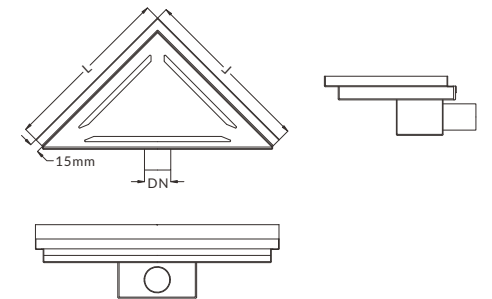

### Details

Material: Stainless Steel 304 / 316

Installation: Floor

Drainage: Side

Thickness of Grid: - Pattern: 1.5mm - Tile: 1.0mm

Thickness of Base: 1.2mm

Flow Rate: 35L/min