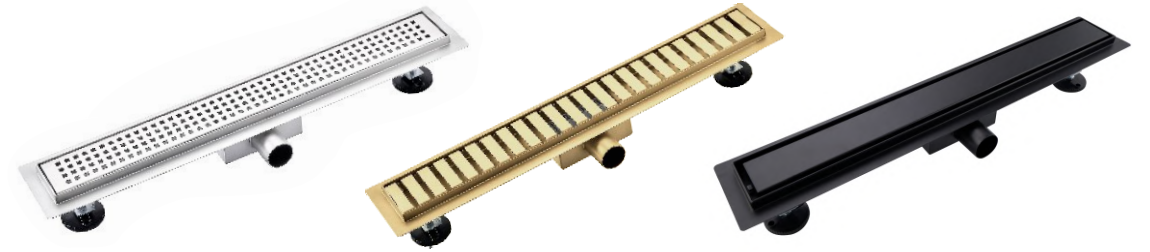

M-DLH100

Linear Drain With Flanges

Details

Material: Stainless Steel 304 / 316

Installation: Floor

Drainage: Side

Thickness of Grid: - Pattern: 1.5mm - Tile: 1.0mm

Thickness of Base: 1.2mm

Flow Rate: 35L/min