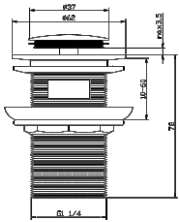

M-WF2000B

M-WF2001S

M-WF2001GA

M-WF2001B

**Material**  
Brass/Zinc

**Specification**

Height: 78mm  
Diameter At Top: 37mm  
Diameter At Bottom: 1 1/4"  
With Overflow

**Material**  
Brass/Zinc

**Specification**

Height: 78mm  
Diameter At Top: 68mm  
Diameter At Bottom: 1 1/4"  
With Overflow

M-W2000S

M-W2000GA

M-W2000B

M-W2001S

M-W2001GA

M-W2001B

**Material**  
Brass/Zinc

**Specification**

Height: 78mm  
Diameter At Top: 37mm  
Diameter At Bottom: 1 1/4"  
Without Overflow

**Material**  
Brass/Zinc

**Specification**

Height: 78mm  
Diameter At Top: 68mm  
Diameter At Bottom: 1 1/4"  
Without Overflow

Height: 78mm  
Diameter At Top: 68mm  
Diameter At Bottom: 1 1/4"  
With Overflow

**Material**  
Brass/Zinc

**Specification**

Height: 70mm  
Diameter At Top: 37mm  
Diameter At Bottom: 1 1/4"  
With Overflow