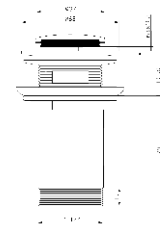

**Material**  
Brass/Zinc

**Specification**

Height: 78mm  
Diameter At Top: 37mm  
Diameter At Bottom: 1 1/4"  
Without Overflow

**Material**  
Brass/Zinc

**Specification**

Height: 78mm  
Diameter At Top: 68mm  
Diameter At Bottom: 1 1/4"  
Without Overflow

Height: 78mm  
Diameter At Top: 68mm  
Diameter At Bottom: 1 1/4"  
With Overflow

**Material**  
Brass/Zinc

**Specification**

Height: 70mm  
Diameter At Top: 37mm  
Diameter At Bottom: 1 1/4"  
With Overflow

Height: 78mm  
Diameter At Top: 68mm  
Diameter At Bottom: 1 1/4"  
Without Overflow

**Material**  
Brass/Zinc

**Specification**

Height: 70mm  
Diameter At top: 37mm  
Diameter at bottom: 1 1/4"  
Without Overflow