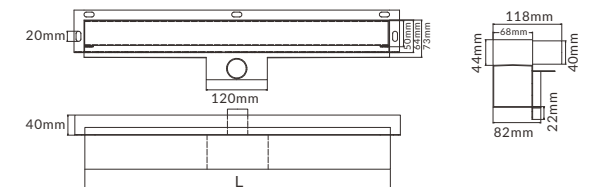

### Details

Material: Stainless Steel 304 / 316

Installation: Floor

Drainage: Side

Thickness of Grid: - Pattern: 1.5mm - Tile: 1.0mm

Thickness of Base: 1.2mm

Flow Rate: 35L/min

 Outlet	 Frame Height	 Width Available	 Length Available	 Height Adjustable
------------	------------------	---------------------	----------------------	-----------------------