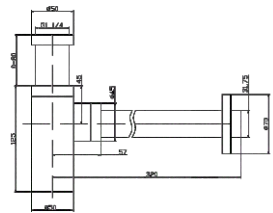

Material

Body - Brass / Zinc
Pipe - Stainless Steel

Specification

Length: 320mm
Diameter At Top: Standard 1 1/4"
Connections To Basin Waste
Diameter At Bottom: 50mm
Bottle Trap For Wash Basin

Material

Body - Brass / Zinc
Pipe - Stainless Steel

Specification

Length: 320mm
Diameter At Top: Standard 1 1/4"
Connections To Basin Waste
Diameter At Bottom: 45mm
Bottle Trap For Wash Basin