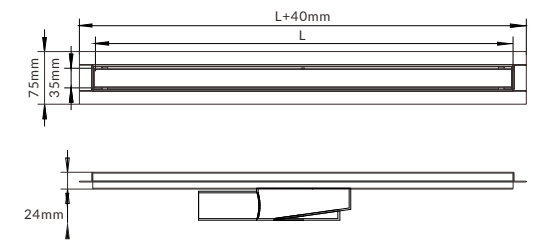

### Details

Material: Stainless Steel 304 / 316

Installation: Floor

Drainage: Side

Thickness of Grid: - Pattern: 1.5mm - Tile: 1.0mm

Thickness of Base: 1.2mm

Flow Rate: 35L/min