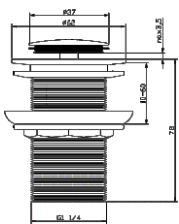

M-WF2000B

M-WF2001S

M-WF2001GA

M-WF2001B

**Material**  
Brass/Zinc

**Specification**

Height: 78mm  
Diameter At Top: 37mm  
Diameter At Bottom: 1 1/4"  
With Overflow

**Material**  
Brass/Zinc

**Specification**

Height: 78mm  
Diameter At Top: 68mm  
Diameter At Bottom: 1 1/4"  
With Overflow

M-W2000S

M-W2000GA

M-W2000B

M-W2001S

M-W2001GA

M-W2001B

**Material**  
Brass/Zinc

**Specification**

Height: 78mm  
Diameter At Top: 37mm  
Diameter At Bottom: 1 1/4"  
Without Overflow

**Material**  
Brass/Zinc

**Specification**

Height: 78mm  
Diameter At Top: 68mm  
Diameter At Bottom: 1 1/4"  
Without Overflow

Height: 78mm  
Diameter At Top: 68mm  
Diameter At Bottom: 1 1/4"  
With Overflow

**Material**  
Brass/Zinc

**Specification**

Height: 70mm  
Diameter At Top: 37mm  
Diameter At Bottom: 1 1/4"  
With Overflow