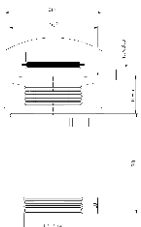

Material

Brass/Zinc

Specification

Height: 70mm
Diameter At Top: 66mm
Diameter At Bottom: 1 1/4"
Without Overflow