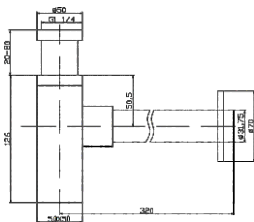

**Specification**

Length: 320mm  
Diameter At Top: Standard 1 1/4"  
Connections To Basin Waste  
Diameter At Bottom: 50mm  
Bottle Trap For Wash Basin

M-S3001S

M-S3001GA

M-S3001B

**Material**

Body - Brass / Zinc  
Pipe - Stainless Steel