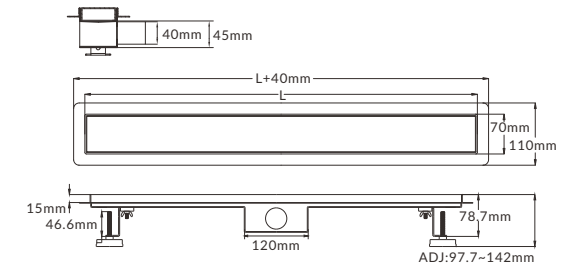

### Details

Material: Stainless Steel 304 / 316

Installation: Floor

Drainage: Side

Thickness of Grid: - Pattern: 1.5mm - Tile: 1.0mm

Thickness of Base: 1.2mm

Flow Rate: 35L/min