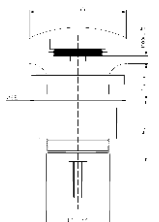

**Specification**

Height: 70mm  
Diameter At Top: 66mm  
Diameter At Bottom: 1 1/4"  
Without Overflow

**Material**

Brass/Zinc

**Specification**

Height: 68mm  
Diameter At Top: 57mm  
Diameter At Bottom: 7/8"  
Without Overflow

**Specification**

Height: 40mm

Diameter At Top: 37mm

Diameter At Bottom: 1 1/4"

Without Overflow

**Material**

Brass

**Specification**

Height: 40mm

Diameter At Top: 68mm

Diameter At Bottom: 1 1/4"

Without Overflow

M-W2007S

M-W2007GA

M-W2007B

**Material**

Brass

**Specification**

Height: 40mm

Diameter At Top: 66mm

Diameter At Bottom: 1 1/4"

Without Overflow