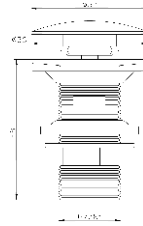

**Material**  
Brass/Zinc

**Specification**

Height: 78mm  
Diameter At Top: 37mm  
Diameter At Bottom: 1 1/4"  
Without Overflow

**Material**  
Brass/Zinc

**Specification**

Height: 78mm  
Diameter At Top: 68mm  
Diameter At Bottom: 1 1/4"  
Without Overflow

Height: 78mm  
Diameter At Top: 68mm  
Diameter At Bottom: 1 1/4"  
With Overflow

**Material**  
Brass/Zinc

**Specification**

Height: 70mm  
Diameter At Top: 37mm  
Diameter At Bottom: 1 1/4"  
With Overflow

Height: 78mm  
Diameter At Top: 68mm  
Diameter At Bottom: 1 1/4"  
Without Overflow

**Material**  
Brass/Zinc

**Specification**

Height: 70mm  
Diameter At top: 37mm  
Diameter at bottom: 1 1/4"  
Without Overflow

**Specification**

Height: 70mm  
Diameter At Top: 66mm  
Diameter At Bottom: 1 1/4"  
With Overflow

**Material**

Brass/Zinc

**Specification**

Height: 68mm  
Diameter At Top: 57mm  
Diameter At Bottom: 7/8"  
With Overflow