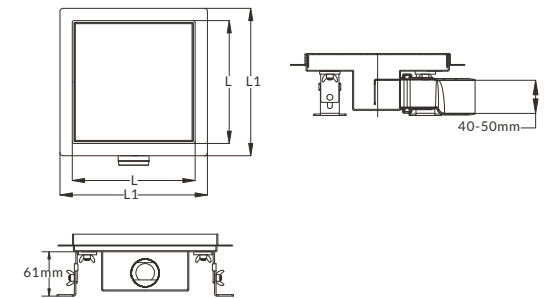

### Details

Material: Stainless Steel 304 / 316

Installation: Floor

Drainage: Side

Thickness of Grid: - Pattern: 1.5mm - Tile: 1.0mm

Thickness of Base: 1.2mm

Flow Rate: 35L/min

<p>Outlet</p>	<p>Frame Height</p>	<p>Width Available</p>	<p>Length Available</p>	<p>Height Adjustable</p>
---------------	---------------------	------------------------	-------------------------	--------------------------