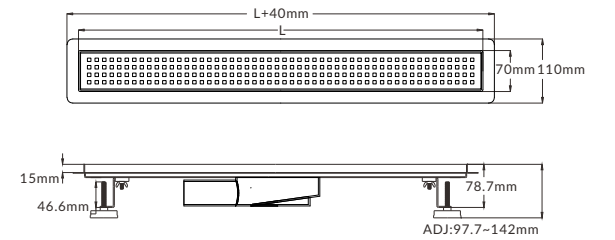

### Details

Material: Stainless Steel 304 / 316

Installation: Floor

Drainage: Side

Thickness of Grid: - Pattern: 1.5mm - Tile: 1.0mm

Thickness of Base: 1.2mm

Flow Rate: 35L/min