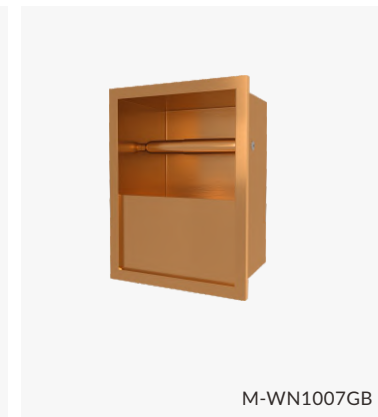

Material: Stainless Steel 304
Wall Type: Solid Wall / Dry Wall
Installation: Recessed
Shape: Rectangular

Dimension
305x1100x120mm

M-WN1007S

M-WN1007G

M-WN1007B

M-WN1007GA

M-WN1007GB

M-WN1007GC