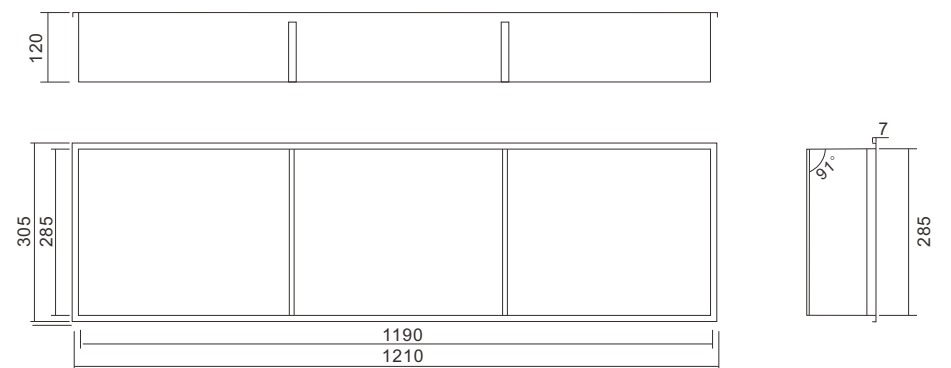

DIMENSIONAL DRAWINGS

M-WN1005 Series

The design of the three layers combines vogue and practicality.

- He niche shows ample storage space.
- Excellent moisture resistance to ensure service life.
- Partitions help to sort objects.

Material: Stainless Steel 304
Wall Type: Solid Wall / Dry Wall
Installation: Recessed
Shape: Rectangular

Dimension
1210x305x120mm