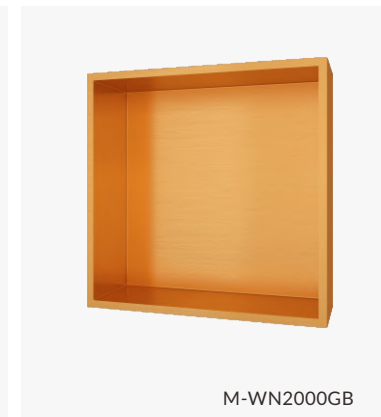

M-WN1001-1GC

Material: Stainless Steel 304
Wall Type: Solid Wall / Dry Wall
Installation: Recessed
Shape: Rectangular

Dimension
610x305x120mm

M-WN2000S

M-WN2000G

M-WN2000B

M-WN2000GA

M-WN2000GB