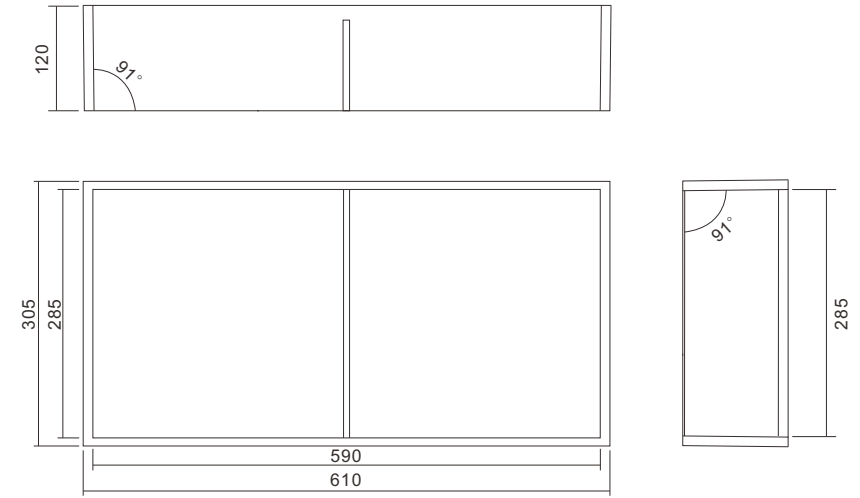

DIMENSIONAL DRAWINGS

M-WN2002 Series

The design of wall niche regards as a small storage artifact.

- Create a seamless bond that is impenetrable by liquids.
- Protect the surface from dirt, corrosion and decay.
- Create a non-intrusive alcove for storage.

Material: Stainless Steel 304
Wall Type: Solid Wall / Dry Wall
Installation: Recessed
Shape: Rectangular

Dimension
610x305x120mm