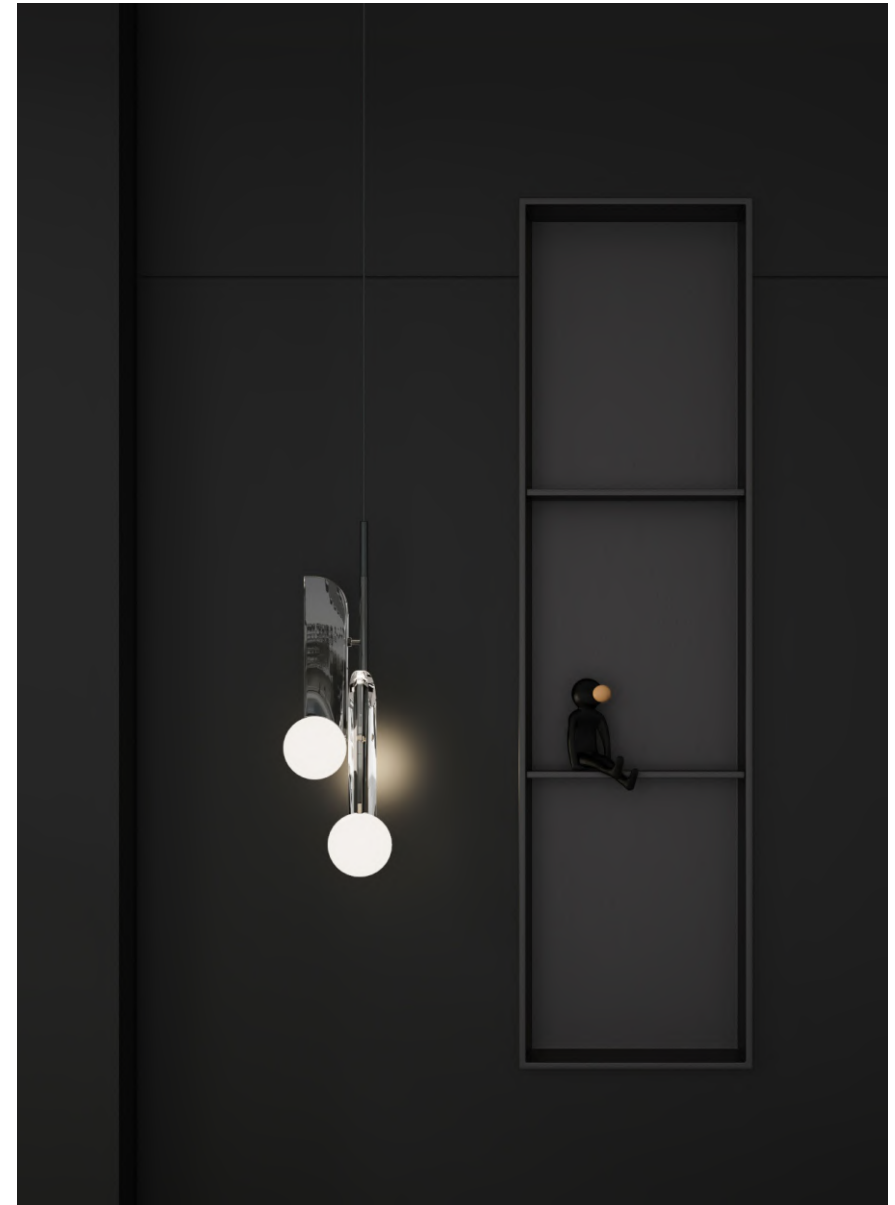

M-WN1003S

M-WN1003G

M-WN1003B

M-WN1003GA

M-WN1003GB

M-WN1003GC

Material: Stainless Steel 304
Wall Type: Solid Wall / Dry Wall
Installation: Recessed
Shape: Rectangular

Dimension
1210x280x120mm

M-WN1004S

M-WN1004G

M-WN1004B

M-WN1004GA

M-WN1004GB

M-WN1004GC

Material: Stainless Steel 304
Wall Type: Solid Wall / Dry Wall
Installation: Recessed
Shape: Rectangular

Dimension
1100x305x120mm

Material: Stainless Steel 304
Wall Type: Solid Wall / Dry Wall
Installation: Recessed
Shape: Rectangular

Dimension
1210x305x120mm

M-WN1006S

M-WN1006G

M-WN1006B

M-WN1006GA

M-WN1006GB

M-WN1006GC

Material: Stainless Steel 304
Wall Type: Solid Wall / Dry Wall
Installation: Recessed
Shape: Rectangular

Dimension
170x230x120mm

Material: Stainless Steel 304
Wall Type: Solid Wall / Dry Wall
Installation: Recessed
Shape: Rectangular