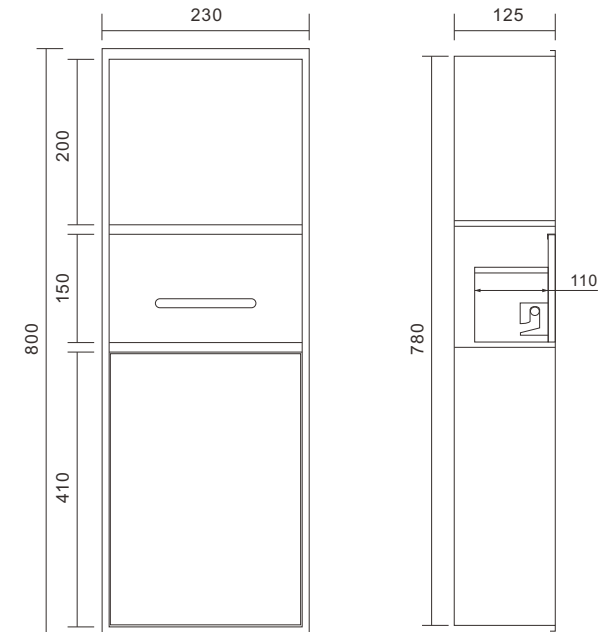

Dimension
 170x600x120mm

DIMENSIONAL DRAWINGS

M-WN1009 Series

The airtight design ideally guarantees the privacy of owners.

- The unique design pays tribute to the future.
- It shows ample storage ability.
- SS304 has superior corrosion resistance.

Material: Stainless Steel 304
 Wall Type: Solid Wall / Dry Wall
 Installation: Recessed
 Shape: Rectangular

Dimension
 230x600x125mm

DIMENSIONAL DRAWINGS

M-WN1010 Series

The layered design avoids a sense of monotony.

Dimension
 280x700x135mm

DIMENSIONAL DRAWINGS

M-WN1011 Series

Clean and incisive straight lines create modernity.

- This material is easy to clean and maintain.
- The layered design improves the uniformity of the appearance.
- The niche fits all bathroom styles.