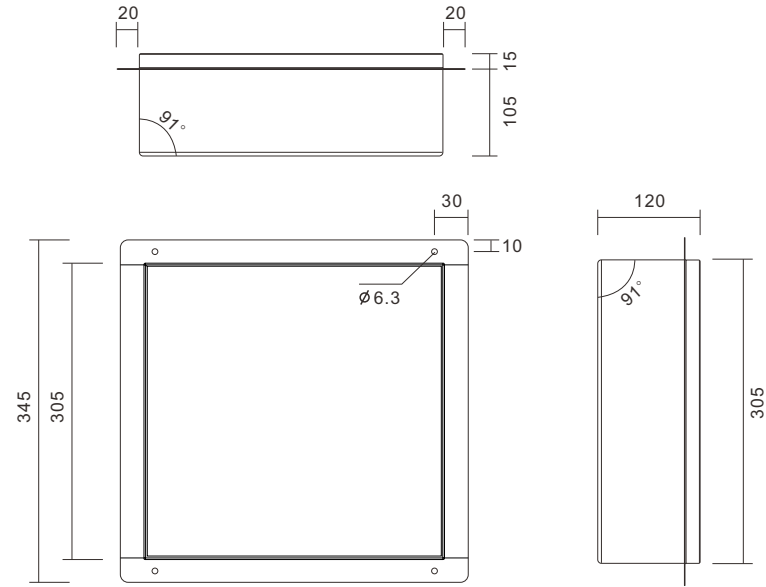

Dimension
 280x700x135mm

DIMENSIONAL DRAWINGS

M-WN1011 Series

Clean and incisive straight lines create modernity.

- This material is easy to clean and maintain.
- The layered design improves the uniformity of the appearance.
- The niche fits all bathroom styles.

Dimension
 610x305x120mm

DIMENSIONAL DRAWINGS

M-WN2002 Series

The design of wall niche regards as a small storage artifact.

- Create a seamless bond that is impenetrable by liquids.
- Protect the surface from dirt, corrosion and decay.
- Create a non-intrusive alcove for storage.

Material: Stainless Steel 304
 Wall Type: Solid Wall / Dry Wall
 Installation: Recessed
 Shape: Rectangular

Dimension
 610x305x120mm

DIMENSIONAL DRAWINGS

M-WN3000 Series

The invisible design enhance the beauty of bathroom.

Material: Stainless Steel 304
 Wall Type: Solid Wall / Dry Wall
 Installation: Recessed
 Shape: Rectangular

Dimension
 610x305x120mm

DIMENSIONAL DRAWINGS

M-WN3002 Series

An aesthetics design gives enough imagination.