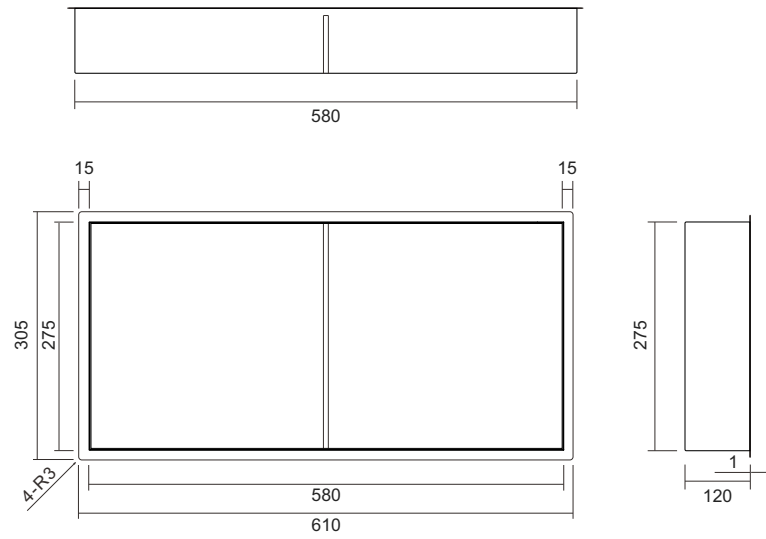

Dimension
 280x700x135mm

DIMENSIONAL DRAWINGS

M-WN1011 Series

Clean and incisive straight lines create modernity.

- This material is easy to clean and maintain.
- The layered design improves the uniformity of the appearance.
- The niche fits all bathroom styles.

Material: Stainless Steel 304
 Wall Type: Solid Wall / Dry Wall
 Installation: Recessed
 Shape: Rectangular

Dimension
 230x800x125mm

DIMENSIONAL DRAWINGS

M-WN1000-1 Series

The flat design shows excellent expansion performance.

Dimension
 305x305x120mm

DIMENSIONAL DRAWINGS

M-WN1001-1 Series

Stainless steel wall niche is a highly durable item.

- With high impact resistance and strength.
- Increasing the aesthetics of wall niche.
- Excellent toughness to ensure high quality.

Material: Stainless Steel 304
 Wall Type: Solid Wall / Dry Wall
 Installation: Recessed
 Shape: Rectangular

Dimension
 610x305x120mm

DIMENSIONAL DRAWINGS

M-WN1002-1 Series

Wall niche with PVD coating has an excellent ductility.