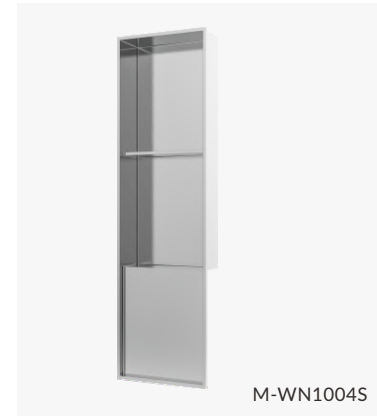

M-WN1002S

M-WN1002G

M-WN1002B

M-WN1002GA

M-WN1002GB

M-WN1002GC

Material: Stainless Steel 304
Wall Type: Solid Wall / Dry Wall
Installation: Recessed
Shape: Rectangular

Dimension
610x305x120mm

M-WN1003S

M-WN1003G

M-WN1003B

M-WN1003GA

M-WN1003GB

M-WN1003GC

Material: Stainless Steel 304
Wall Type: Solid Wall / Dry Wall
Installation: Recessed
Shape: Rectangular

Dimension
1210x280x120mm