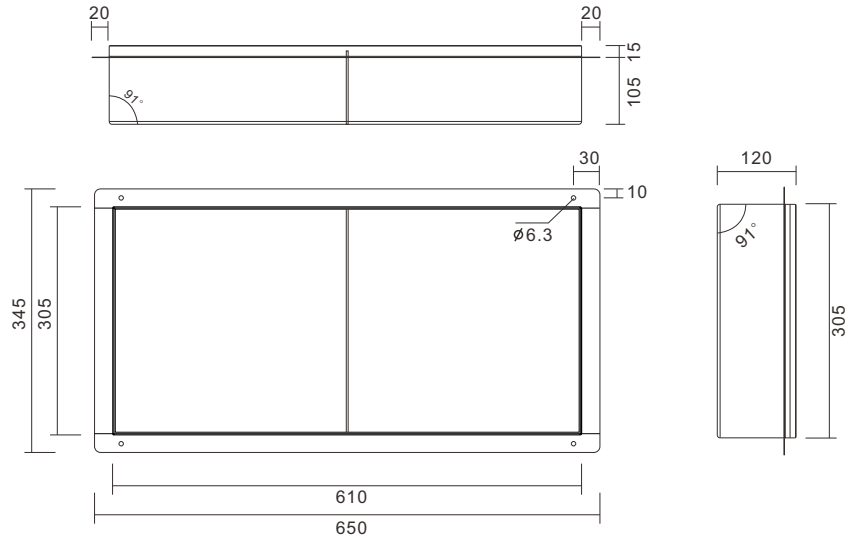

Dimension
 280x700x135mm

DIMENSIONAL DRAWINGS

M-WN1011 Series

Clean and incisive straight lines create modernity.

- This material is easy to clean and maintain.
- The layered design improves the uniformity of the appearance.
- The niche fits all bathroom styles.

Material: Stainless Steel 304
 Wall Type: Solid Wall / Dry Wall
 Installation: Recessed
 Shape: Rectangular

Dimension
 610x305x120mm

DIMENSIONAL DRAWINGS

M-WN3000 Series

The invisible design enhance the beauty of bathroom.

Dimension
 305x305x120mm

DIMENSIONAL DRAWINGS

M-WN3001 Series

Wall niche fits with modern and contemporary bathroom designs.

- It is easy to clean and maintenance without any bacteria.
- Getting a better contact-resistance.
- High hardness of stainless steels prolongs the service life.

Material: Stainless Steel 304
 Wall Type: Solid Wall / Dry Wall
 Installation: Recessed
 Shape: Rectangular

Dimension
 610x305x120mm

DIMENSIONAL DRAWINGS

M-WN3002 Series

An aesthetics design gives enough imagination.