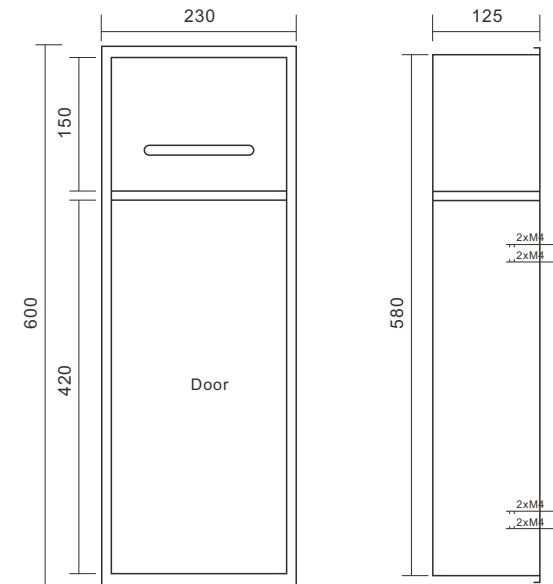

DIMENSIONAL DRAWINGS

M-WN1009 Series

The airtight design ideally guarantees the privacy of owners.

- The unique design pays tribute to the future.
- It shows ample storage ability.
- SS304 has superior corrosion resistance.

Material: Stainless Steel 304
Wall Type: Solid Wall / Dry Wall
Installation: Recessed
Shape: Rectangular

Dimension
230x600x125mm