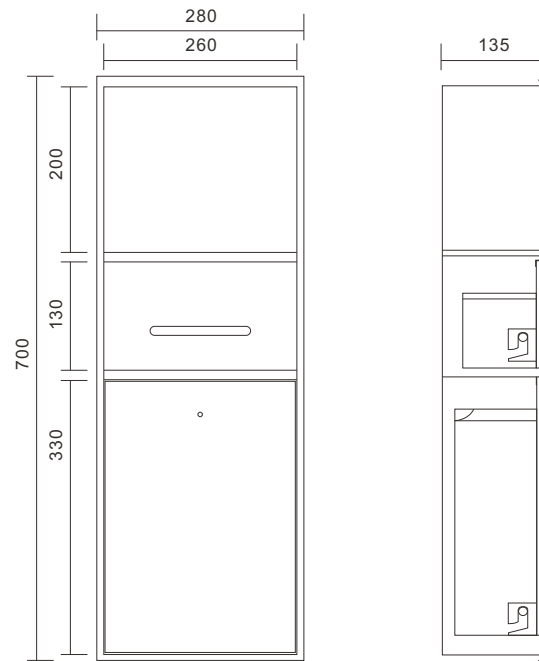

Dimension
 170x600x120mm

DIMENSIONAL DRAWINGS

M-WN1009 Series

The airtight design ideally guarantees the privacy of owners.

- The unique design pays tribute to the future.
- It shows ample storage ability.
- SS304 has superior corrosion resistance.

Material: Stainless Steel 304
 Wall Type: Solid Wall / Dry Wall
 Installation: Recessed
 Shape: Rectangular

Dimension
 230x600x125mm

DIMENSIONAL DRAWINGS

M-WN1010 Series

The layered design avoids a sense of monotony.

Dimension
 280x700x135mm

DIMENSIONAL DRAWINGS

M-WN1011 Series

Clean and incisive straight lines create modernity.

- This material is easy to clean and maintain.
- The layered design improves the uniformity of the appearance.
- The niche fits all bathroom styles.