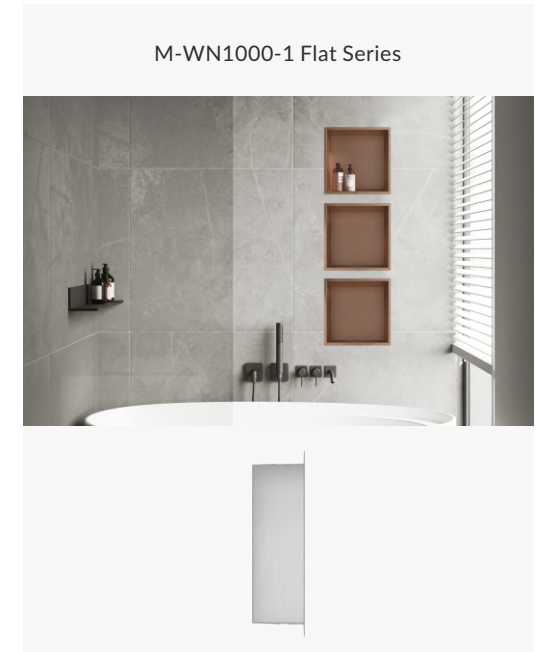

M-WN1000S

M-WN1000G

M-WN1000B

M-WN1000GA

M-WN1000GB

M-WN1000GC

Material: Stainless Steel 304
Wall Type: Solid Wall / Dry Wall
Installation: Recessed
Shape: Square

Dimension
305x305x120mm