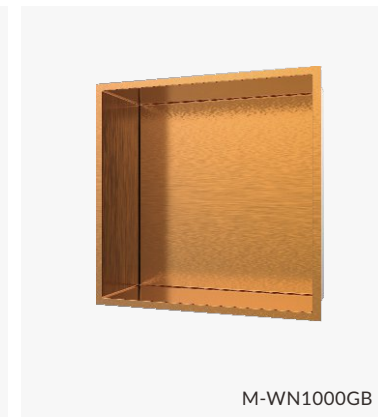

M-WN1000S

M-WN1000G

M-WN1000B

M-WN1000GA

M-WN1000GB

M-WN1000GC

Material: Stainless Steel 304
Wall Type: Solid Wall / Dry Wall
Installation: Recessed
Shape: Square

Dimension
305x305x120mm

M-WN1001S

M-WN1001G

M-WN1001B

M-WN1001GA

M-WN1001GB

M-WN1001GC

Material: Stainless Steel 304
 Wall Type: Solid Wall / Dry Wall
 Installation: Recessed
 Shape: Rectangular

Dimension
 610x305x120mm