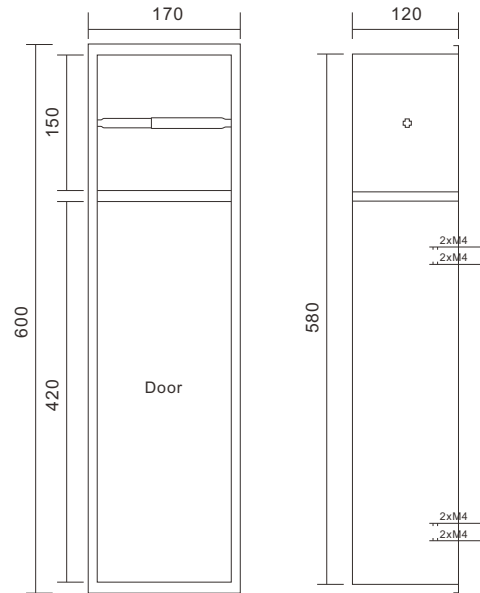

Dimension
 305x1100x120mm

DIMENSIONAL DRAWINGS

M-WN1007 Series

Elegance and frugidity coexist here.

- The material has excellent corrosion resistance.
- The color exterior design is ingenious.
- The upper toilet paper holder is designed for convenience.

Material: Stainless Steel 304
 Wall Type: Solid Wall / Dry Wall
 Installation: Recessed
 Shape: Rectangular

Dimension
 170x230x120mm

DIMENSIONAL DRAWINGS

M-WN1008 Series

The ordinary niche has extraordinary functionality.