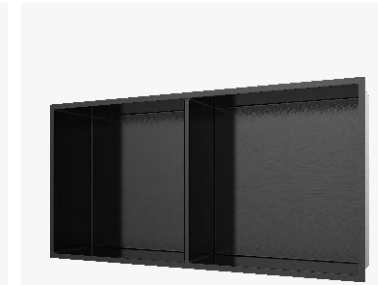

M-WN1000S

M-WN1000G

M-WN1000B

M-WN1000GA

M-WN1000GB

M-WN1000GC

Material: Stainless Steel 304
Wall Type: Solid Wall / Dry Wall
Installation: Recessed
Shape: Square

Dimension
305x305x120mm

M-WN1001S

M-WN1001G

M-WN1001B

M-WN1001GA

M-WN1001GB

M-WN1001GC

Material: Stainless Steel 304
 Wall Type: Solid Wall / Dry Wall
 Installation: Recessed
 Shape: Rectangular

Dimension
 610x305x120mm

M-WN1002S

M-WN1002G

M-WN1002B

M-WN1002GA

M-WN1002GB

M-WN1002GC

Material: Stainless Steel 304
Wall Type: Solid Wall / Dry Wall
Installation: Recessed
Shape: Rectangular

Dimension
610x305x120mm