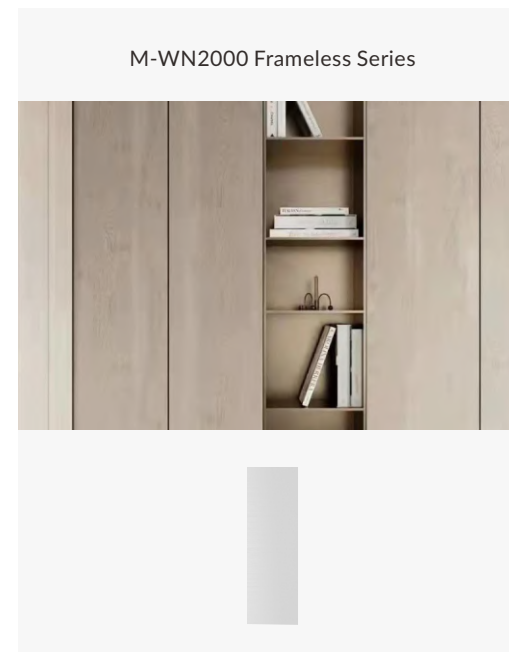

M-WN1000S

M-WN1000G

M-WN1000B

M-WN1000GA

M-WN1000GB

M-WN1000GC

Material: Stainless Steel 304
Wall Type: Solid Wall / Dry Wall
Installation: Recessed
Shape: Square

Dimension
305x305x120mm