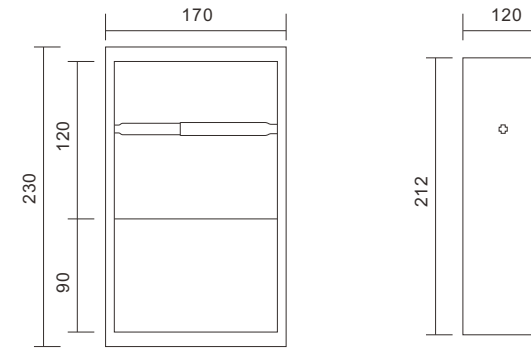

Material: Stainless Steel 304
 Wall Type: Solid Wall / Dry Wall
 Installation: Recessed
 Shape: Rectangular

Dimension
 1210x280x120mm

DIMENSIONAL DRAWINGS

M-WN1004 Series

The vertical space offers infinite possibilities.

Dimension
 1100x305x120mm

DIMENSIONAL DRAWINGS

M-WN1005 Series

The design of the three layers combines vogue and practicality.

- He niche shows ample storage space.
- Excellent moisture resistance to ensure service life.
- Partitions help to sort objects.

Material: Stainless Steel 304
 Wall Type: Solid Wall / Dry Wall
 Installation: Recessed
 Shape: Rectangular

Dimension
 1210x305x120mm

DIMENSIONAL DRAWINGS

M-WN1006 Series

Simplicity and ordinariness are its exclusive definition.

Dimension
 305x1100x120mm

DIMENSIONAL DRAWINGS

M-WN1007 Series

Elegance and frugidity coexist here.

- The material has excellent corrosion resistance.
- The color exterior design is ingenious.
- The upper toilet paper holder is designed for convenience.