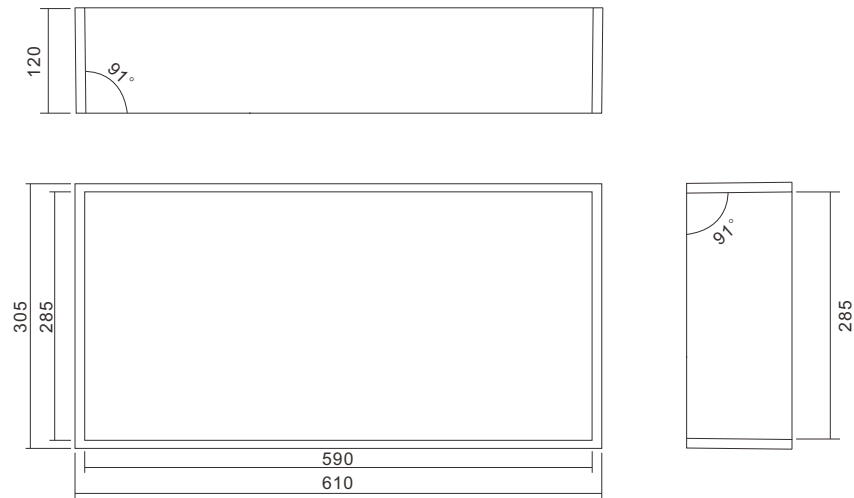

Dimension
 610x305x120mm

DIMENSIONAL DRAWINGS

M-WN2000 Series

The uniform design makes the new trend of home decoration.

- Made of superior material of Stainless Steel 304.
- High hardness of stainless steels prolongs the service life.
- A certain metallic elements inhibits corrosion and enhances strength.

Material: Stainless Steel 304
 Wall Type: Solid Wall / Dry Wall
 Installation: Recessed
 Shape: Square

Dimension
 305x305x120mm

DIMENSIONAL DRAWINGS

M-WN2001 Series

Wall niche with nano coating is an advanced technology.