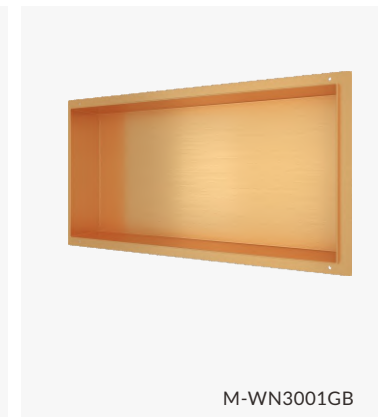

M-WN3000GC

Material: Stainless Steel 304
Wall Type: Solid Wall / Dry Wall
Installation: Recessed
Shape: Square

Dimension
305x305x120mm

M-WN3001S

M-WN3001G

M-WN3001B

M-WN3001GA

M-WN3001GB