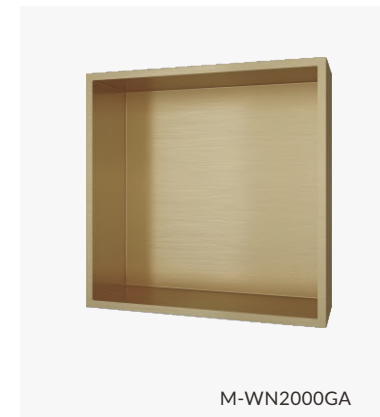

M-WN1001-1GC

Material: Stainless Steel 304
Wall Type: Solid Wall / Dry Wall
Installation: Recessed
Shape: Rectangular

Dimension
610x305x120mm

M-WN2000S

M-WN2000G

M-WN2000B

M-WN2000GA

M-WN2000GB