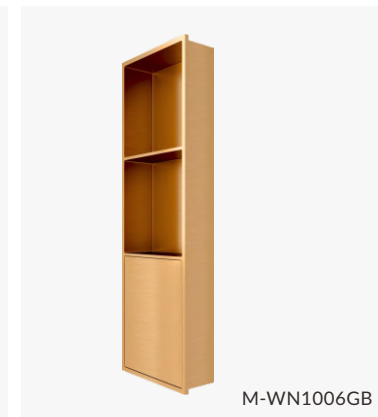

Material: Stainless Steel 304
Wall Type: Solid Wall / Dry Wall
Installation: Recessed
Shape: Rectangular

Dimension
1210x305x120mm

M-WN1006S

M-WN1006G

M-WN1006B

M-WN1006GA

M-WN1006GB

M-WN1006GC