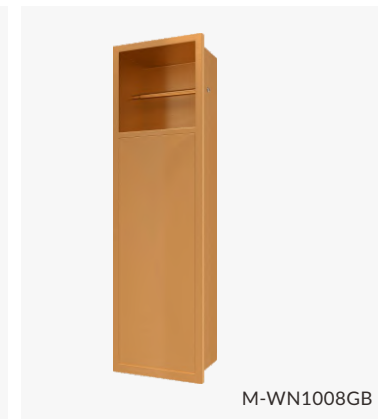

Material: Stainless Steel 304
Wall Type: Solid Wall / Dry Wall
Installation: Recessed
Shape: Rectangular

Dimension
305x1100x120mm

M-WN1007S

M-WN1007G

M-WN1007B

M-WN1007GA

M-WN1007GB

M-WN1007GC

Material: Stainless Steel 304
Wall Type: Solid Wall / Dry Wall
Installation: Recessed
Shape: Rectangular

Dimension
170x230x120mm

Material: Stainless Steel 304
Wall Type: Solid Wall / Dry Wall
Installation: Recessed
Shape: Rectangular