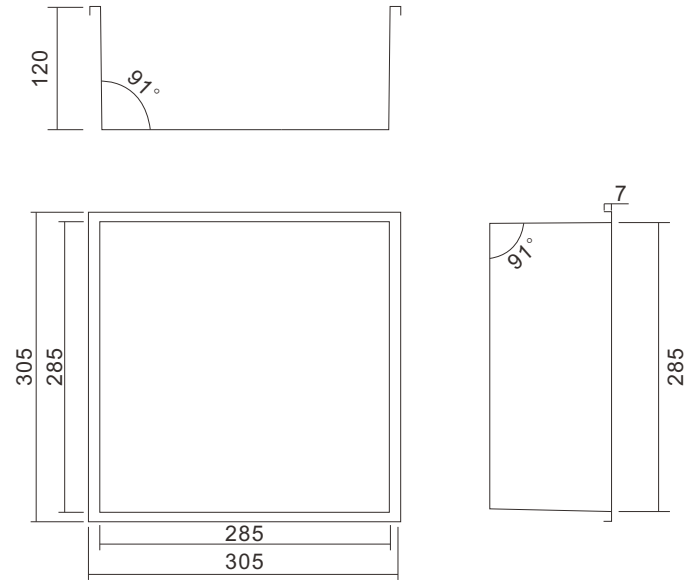

M-WN3002GC

Material: Stainless Steel 304
 Wall Type: Solid Wall / Dry Wall
 Installation: Recessed
 Shape: Rectangular

Dimension
 610x305x120mm

DIMENSIONAL DRAWINGS

M-WN1000 Series

Smooth straight lines open up another world.