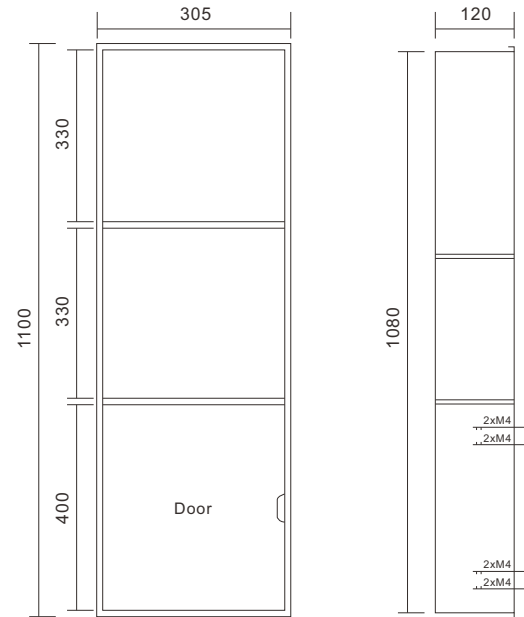

DIMENSIONAL DRAWINGS

M-WN1006 Series

Simplicity and ordinariness are its exclusive definition.

- A three-tier design expands storage space.
- SS304 material is corrosion resistant.
- There is the same size of each segment, harmonious and orderly.

Material: Stainless Steel 304
Wall Type: Solid Wall / Dry Wall
Installation: Recessed
Shape: Rectangular

Dimension
305x1100x120mm