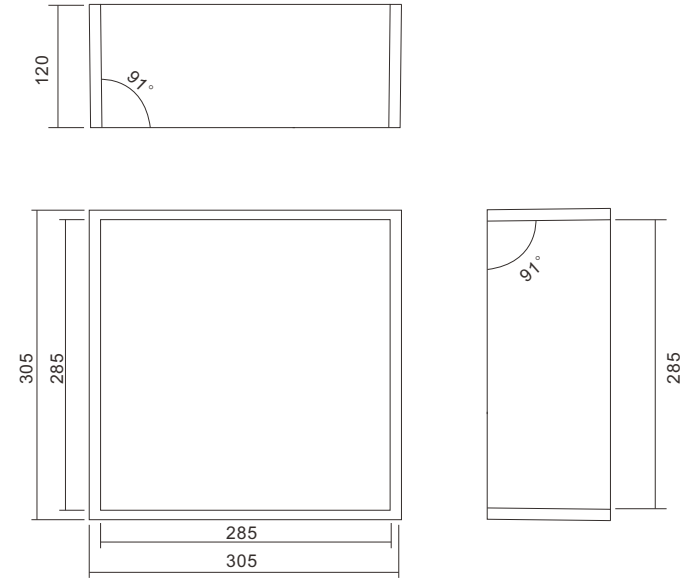

DIMENSIONAL DRAWINGS

M-WN2000 Series

The uniform design makes the new trend of home decoration.

- Made of superior material of Stainless Steel 304.
- High hardness of stainless steels prolongs the service life.
- A certain metallic elements inhibits corrosion and enhances strength.

Material: Stainless Steel 304
Wall Type: Solid Wall / Dry Wall
Installation: Recessed
Shape: Square

Dimension
305x305x120mm