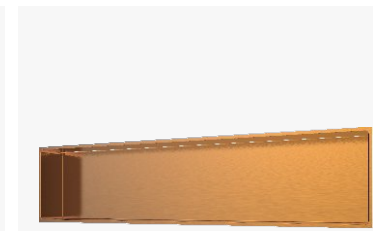

M-WN1003S

M-WN1003G

M-WN1003B

M-WN1003GA

M-WN1003GB

M-WN1003GC

Material: Stainless Steel 304
Wall Type: Solid Wall / Dry Wall
Installation: Recessed
Shape: Rectangular

Dimension
1210x280x120mm