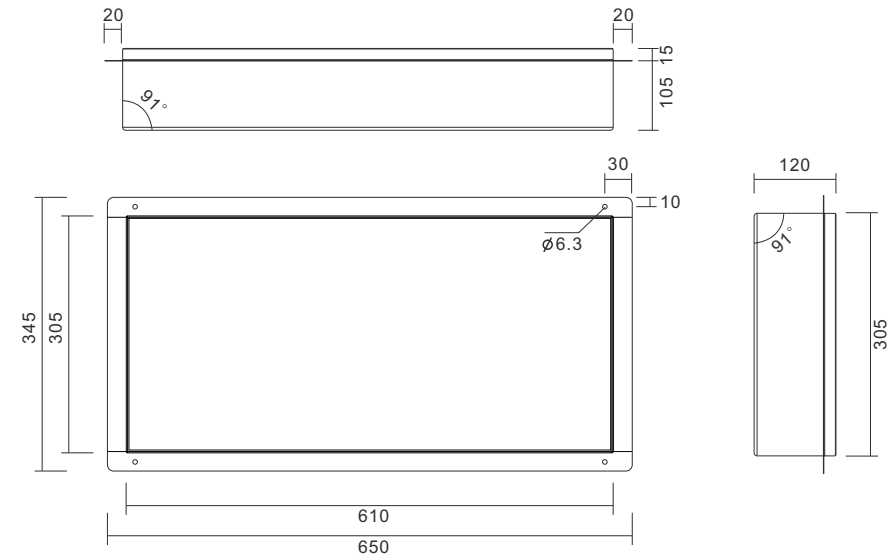

DIMENSIONAL DRAWINGS

M-WN3001 Series

Wall niche fits with modern and contemporary bathroom designs.

- It is easy to clean and maintenance without any bacteria.
- Getting a better contact-resistance.
- High hardness of stainless steels prolongs the service life.

Material: Stainless Steel 304
Wall Type: Solid Wall / Dry Wall
Installation: Recessed
Shape: Rectangular

Dimension
610x305x120mm