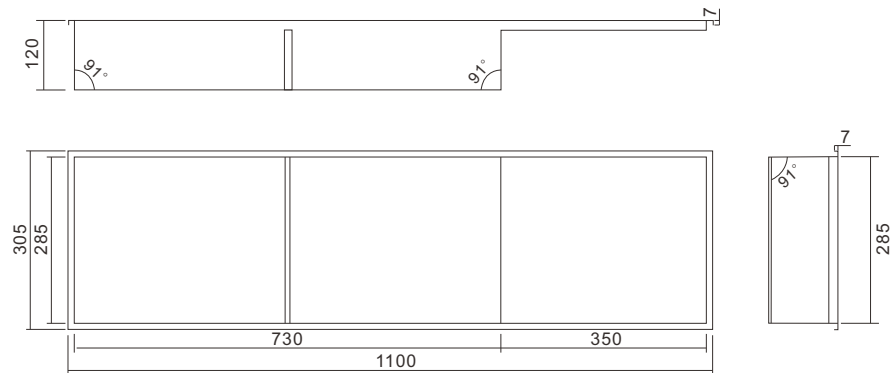

Material: Stainless Steel 304
 Wall Type: Solid Wall / Dry Wall
 Installation: Recessed
 Shape: Rectangular

Dimension
 610x305x120mm

DIMENSIONAL DRAWINGS

M-WN1002 Series

- Two closely adjacent shrines exude charm.
- More spatial sense after segmentation.
 - It is waterproof in the bathroom.
 - Brushed stainless steel is glossy and easy to clean.

Material: Stainless Steel 304
 Wall Type: Solid Wall / Dry Wall
 Installation: Recessed
 Shape: Rectangular

Dimension
 610x305x120mm

DIMENSIONAL DRAWINGS

M-WN1003 Series

- The niche, finely segmented, has a more defined storage plan.
- Hybrid shapes are harmonious.
 - The material resists high temperature.
 - An exquisite surface exudes brightness and liveliness.

Material: Stainless Steel 304
 Wall Type: Solid Wall / Dry Wall
 Installation: Recessed
 Shape: Rectangular

Dimension
 1210x280x120mm

DIMENSIONAL DRAWINGS

M-WN1004 Series

The vertical space offers infinite possibilities.