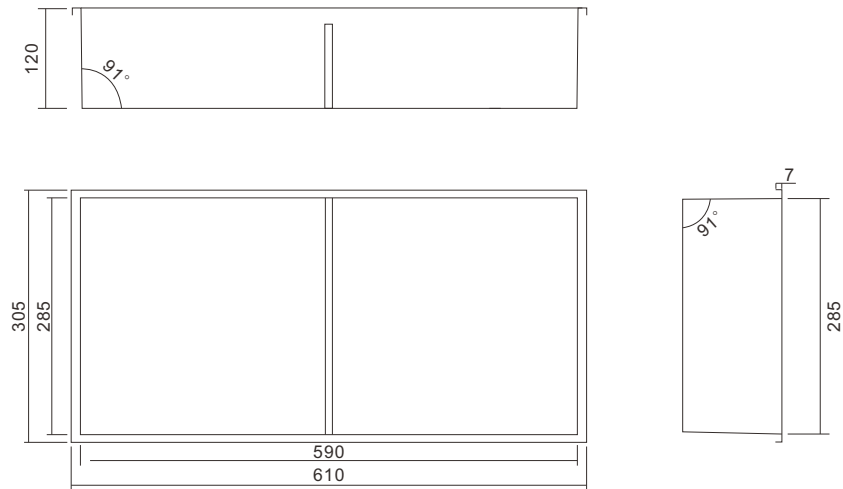

Dimension
 305x305x120mm

DIMENSIONAL DRAWINGS

M-WN1001 Series

A slender motif gives enough imagination.

- The rectangular niche show rich functionality.
- Stainless steel has good toughness.
- Minimal and easy with specific decorative lines.

Material: Stainless Steel 304
 Wall Type: Solid Wall / Dry Wall
 Installation: Recessed
 Shape: Rectangular

Dimension
 610x305x120mm

DIMENSIONAL DRAWINGS

M-WN1002 Series

- Two closely adjacent shrines exude charm.
- More spatial sense after segmentation.
 - It is waterproof in the bathroom.
 - Brushed stainless steel is glossy and easy to clean.