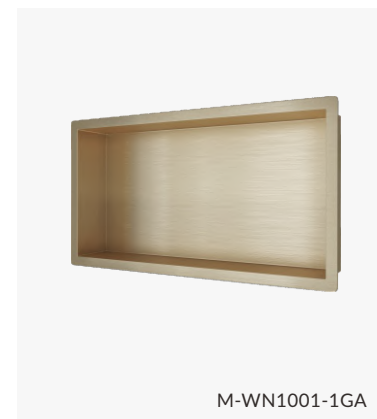

M-WN1000-1GC

Material: Stainless Steel 304
Wall Type: Solid Wall / Dry Wall
Installation: Recessed
Shape: Square

Dimension
305x305x120mm

M-WN1001-1S

M-WN1001-1G

M-WN1001-1B

M-WN1001-1GA

M-WN1001-1GB