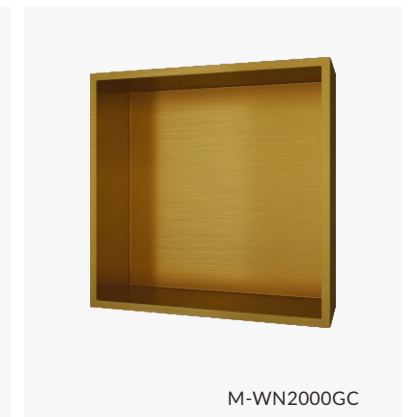

M-WN1001-1GC

Material: Stainless Steel 304
Wall Type: Solid Wall / Dry Wall
Installation: Recessed
Shape: Rectangular

Dimension
610x305x120mm

M-WN2000S

M-WN2000G

M-WN2000B

M-WN2000GA

M-WN2000GB