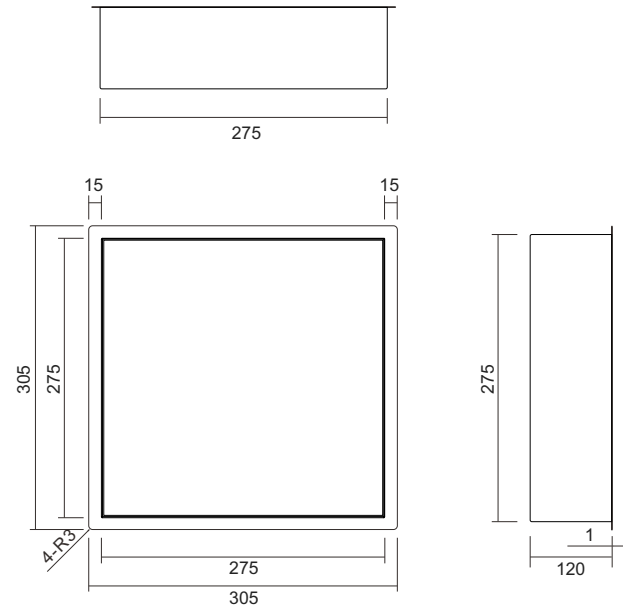

Material: Stainless Steel 304
 Wall Type: Solid Wall / Dry Wall
 Installation: Recessed
 Shape: Rectangular

Dimension
 230x600x125mm

DIMENSIONAL DRAWINGS

M-WN1010 Series

The layered design avoids a sense of monotony.

Dimension
 280x700x135mm

DIMENSIONAL DRAWINGS

M-WN1011 Series

Clean and incisive straight lines create modernity.

- This material is easy to clean and maintain.
- The layered design improves the uniformity of the appearance.
- The niche fits all bathroom styles.

Material: Stainless Steel 304
 Wall Type: Solid Wall / Dry Wall
 Installation: Recessed
 Shape: Rectangular

Dimension
 230x800x125mm

DIMENSIONAL DRAWINGS

M-WN1000-1 Series

The flat design shows excellent expansion performance.