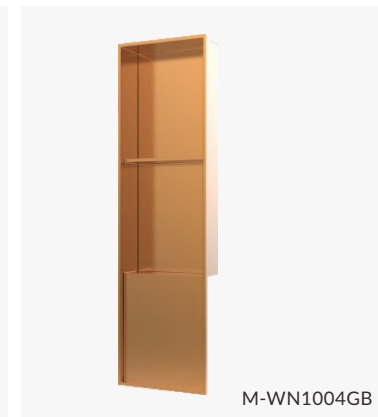

M-WN1004S

M-WN1004G

M-WN1004B

M-WN1004GA

M-WN1004GB

M-WN1004GC

Material: Stainless Steel 304
Wall Type: Solid Wall / Dry Wall
Installation: Recessed
Shape: Rectangular

Dimension
1100x305x120mm