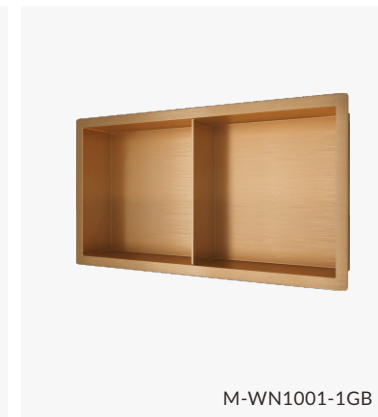

M-WN1001-1GC

Material: Stainless Steel 304
Wall Type: Solid Wall / Dry Wall
Installation: Recessed
Shape: Rectangular

Dimension
610x305x120mm

M-WN1001-1S

M-WN1001-1G

M-WN1001-1B

M-WN1001-1GA

M-WN1001-1GB