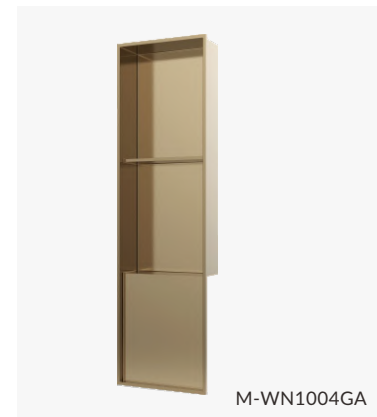

M-WN1002S

M-WN1002G

M-WN1002B

M-WN1002GA

M-WN1002GB

M-WN1002GC

Material: Stainless Steel 304
Wall Type: Solid Wall / Dry Wall
Installation: Recessed
Shape: Rectangular

Dimension
610x305x120mm

M-WN1003S

M-WN1003G

M-WN1003B

M-WN1003GA

M-WN1003GB

M-WN1003GC

Material: Stainless Steel 304
Wall Type: Solid Wall / Dry Wall
Installation: Recessed
Shape: Rectangular

Dimension
1210x280x120mm

M-WN1004S

M-WN1004G

M-WN1004B

M-WN1004GA

M-WN1004GB

M-WN1004GC

Material: Stainless Steel 304
Wall Type: Solid Wall / Dry Wall
Installation: Recessed
Shape: Rectangular

Dimension
1100x305x120mm