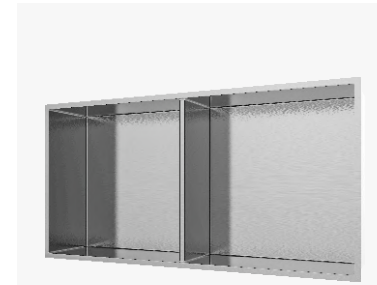

M-WN1000S

M-WN1000G

M-WN1000B

M-WN1000GA

M-WN1000GB

M-WN1000GC

Material: Stainless Steel 304
Wall Type: Solid Wall / Dry Wall
Installation: Recessed
Shape: Square

Dimension
305x305x120mm

M-WN1001S

M-WN1001G

M-WN1001B

M-WN1001GA

M-WN1001GB

M-WN1001GC

Material: Stainless Steel 304
 Wall Type: Solid Wall / Dry Wall
 Installation: Recessed
 Shape: Rectangular

Dimension
 610x305x120mm

M-WN1002S

M-WN1002G

M-WN1002B

M-WN1002GA

M-WN1002GB

M-WN1002GC

Material: Stainless Steel 304
Wall Type: Solid Wall / Dry Wall
Installation: Recessed
Shape: Rectangular

Dimension
610x305x120mm

M-WN1003S

M-WN1003G

M-WN1003B

M-WN1003GA

M-WN1003GB

M-WN1003GC

Material: Stainless Steel 304
Wall Type: Solid Wall / Dry Wall
Installation: Recessed
Shape: Rectangular

Dimension
1210x280x120mm