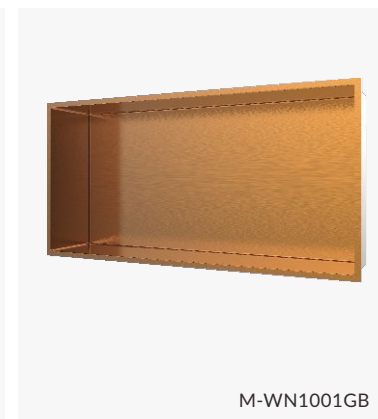

M-WN1001S

M-WN1001G

M-WN1001B

M-WN1001GA

M-WN1001GB

M-WN1001GC

Material: Stainless Steel 304
 Wall Type: Solid Wall / Dry Wall
 Installation: Recessed
 Shape: Rectangular

Dimension
 610x305x120mm