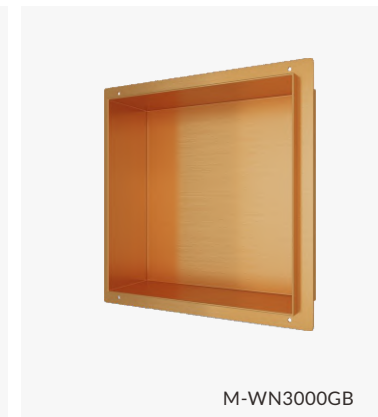

M-WN2002GC

Material: Stainless Steel 304
 Wall Type: Solid Wall / Dry Wall
 Installation: Recessed
 Shape: Rectangular

Dimension
 610x305x120mm

M-WN3000S

M-WN3000G

M-WN3000B

M-WN3000GA

M-WN3000GB