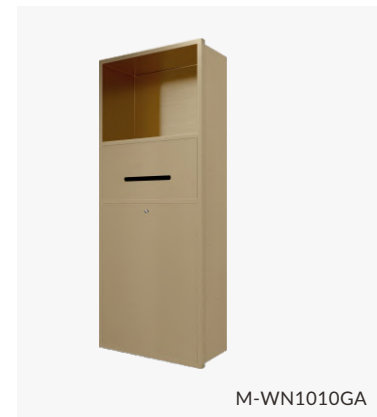

Material: Stainless Steel 304
Wall Type: Solid Wall / Dry Wall
Installation: Recessed
Shape: Rectangular

Dimension
170x230x120mm

Material: Stainless Steel 304
Wall Type: Solid Wall / Dry Wall
Installation: Recessed
Shape: Rectangular

Dimension
170x600x120mm

Material: Stainless Steel 304
Wall Type: Solid Wall / Dry Wall
Installation: Recessed
Shape: Rectangular

Dimension
230x600x125mm

M-WN1010S

M-WN1010G

M-WN1010B

M-WN1010GA

M-WN1010GB