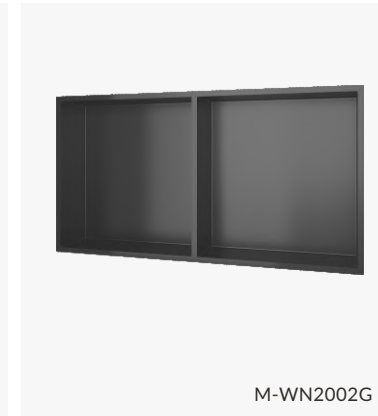

Material: Stainless Steel 304
Wall Type: Solid Wall / Dry Wall
Installation: Recessed
Shape: Rectangular

Dimension
610x305x120mm