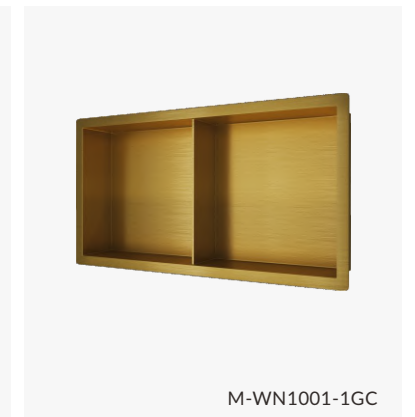

M-WN1001-1GC

Material: Stainless Steel 304
Wall Type: Solid Wall / Dry Wall
Installation: Recessed
Shape: Rectangular

Dimension
610x305x120mm

M-WN1001-1S

M-WN1001-1G

M-WN1001-1B

M-WN1001-1GA

M-WN1001-1GB