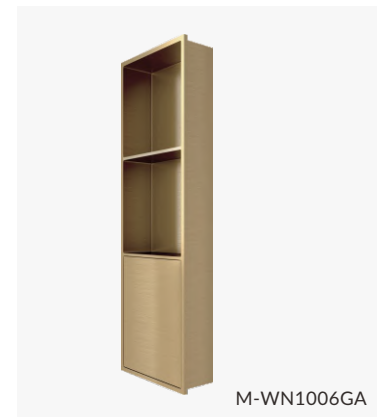

Material: Stainless Steel 304
Wall Type: Solid Wall / Dry Wall
Installation: Recessed
Shape: Rectangular

Dimension
1210x305x120mm

M-WN1006S

M-WN1006G

M-WN1006B

M-WN1006GA

M-WN1006GB

M-WN1006GC