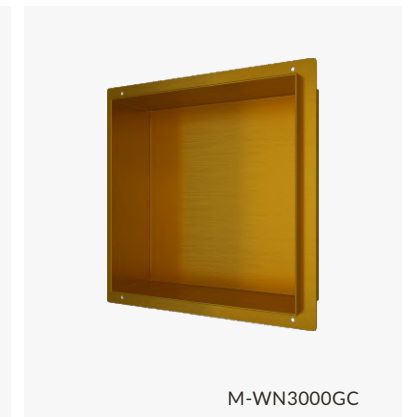

M-WN2002GC

Material: Stainless Steel 304
 Wall Type: Solid Wall / Dry Wall
 Installation: Recessed
 Shape: Rectangular

Dimension
 610x305x120mm

M-WN3000S

M-WN3000G

M-WN3000B

M-WN3000GA

M-WN3000GB