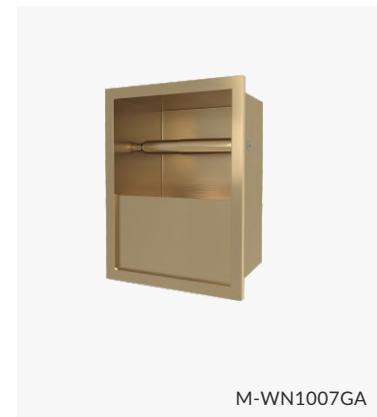

Material: Stainless Steel 304
Wall Type: Solid Wall / Dry Wall
Installation: Recessed
Shape: Rectangular

Dimension
305x1100x120mm

M-WN1007S

M-WN1007G

M-WN1007B

M-WN1007GA

M-WN1007GB

M-WN1007GC

Material: Stainless Steel 304
Wall Type: Solid Wall / Dry Wall
Installation: Recessed
Shape: Rectangular

Dimension
170x230x120mm

Material: Stainless Steel 304
Wall Type: Solid Wall / Dry Wall
Installation: Recessed
Shape: Rectangular