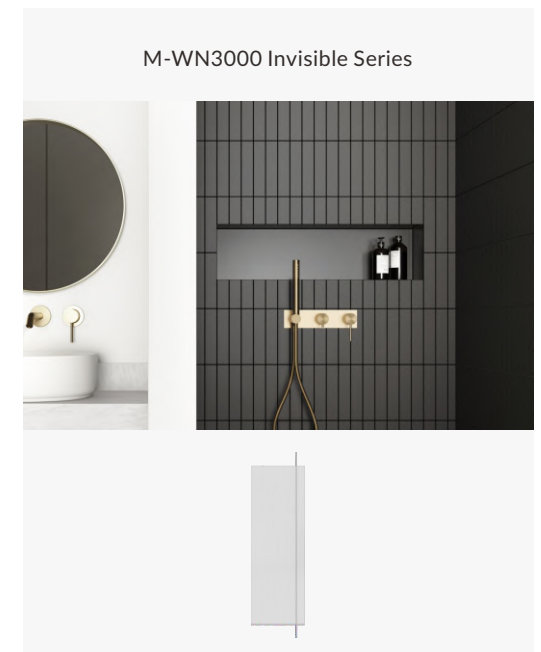

M-WN1000S

M-WN1000G

M-WN1000B

M-WN1000GA

M-WN1000GB

M-WN1000GC

Material: Stainless Steel 304
Wall Type: Solid Wall / Dry Wall
Installation: Recessed
Shape: Square

Dimension
305x305x120mm