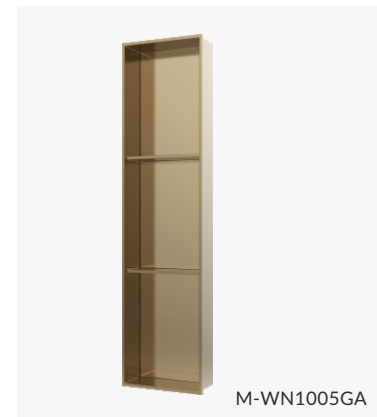

M-WN1004S

M-WN1004G

M-WN1004B

M-WN1004GA

M-WN1004GB

M-WN1004GC

Material: Stainless Steel 304
Wall Type: Solid Wall / Dry Wall
Installation: Recessed
Shape: Rectangular

Dimension
1100x305x120mm

Material: Stainless Steel 304
Wall Type: Solid Wall / Dry Wall
Installation: Recessed
Shape: Rectangular

Dimension
1210x305x120mm

M-WN1006S

M-WN1006G

M-WN1006B

M-WN1006GA

M-WN1006GB

M-WN1006GC