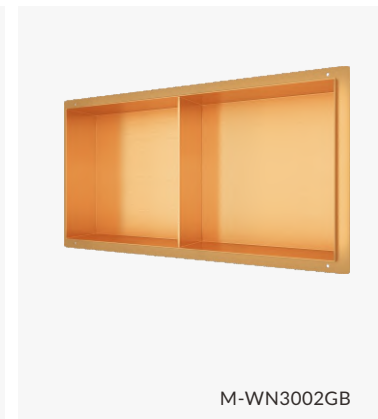

M-WN3001GC

Material: Stainless Steel 304
Wall Type: Solid Wall / Dry Wall
Installation: Recessed
Shape: Rectangular

Dimension
610x305x120mm

M-WN3002S

M-WN3002G

M-WN3002B

M-WN3002GA

M-WN3002GB