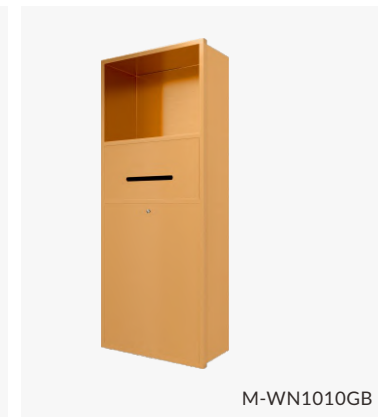

Dimension
170x600x120mm

Material: Stainless Steel 304
Wall Type: Solid Wall / Dry Wall
Installation: Recessed
Shape: Rectangular

Dimension
230x600x125mm

M-WN1010S

M-WN1010G

M-WN1010B

M-WN1010GA

M-WN1010GB