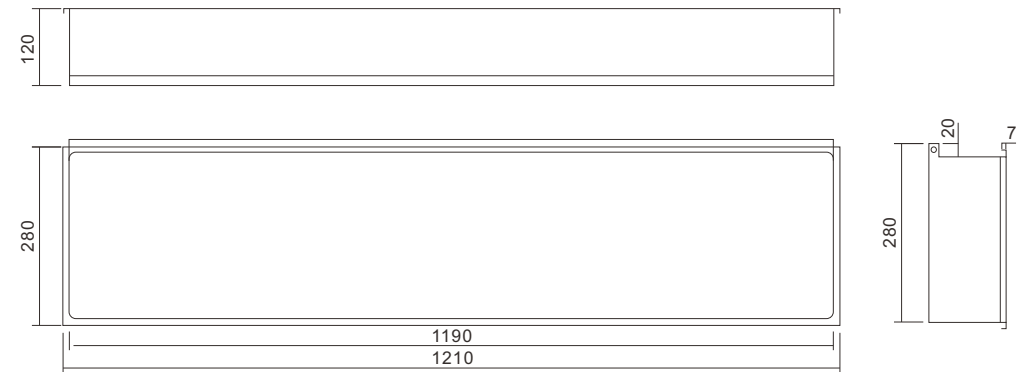

DIMENSIONAL DRAWINGS

M-WN1003 Series

1. The niche, finely segmented, has a more defined storage plan.
2. Hybrid shapes are harmonious.
   - The material resists high temperature.
   - An exquisite surface exudes brightness and liveliness.

Material: Stainless Steel 304
Wall Type: Solid Wall / Dry Wall
Installation: Recessed
Shape: Rectangular

Dimension
1210x280x120mm