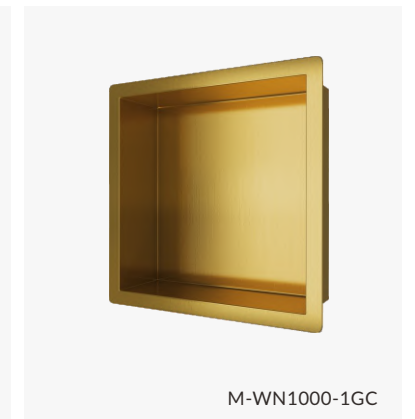

M-WN1010GC

Material: Stainless Steel 304
Wall Type: Solid Wall / Dry Wall
Installation: Recessed
Shape: Rectangular

Dimension
280x700x135mm

M-WN1011S

M-WN1011G

M-WN1011B

M-WN1011GA

M-WN1011GB

M-WN1011GC

Material: Stainless Steel 304
Wall Type: Solid Wall / Dry Wall
Installation: Recessed
Shape: Rectangular

Dimension
230x800x125mm

M-WN1000-1S

M-WN1000-1G

M-WN1000-1B

M-WN1000-1GA

M-WN1000-1GB