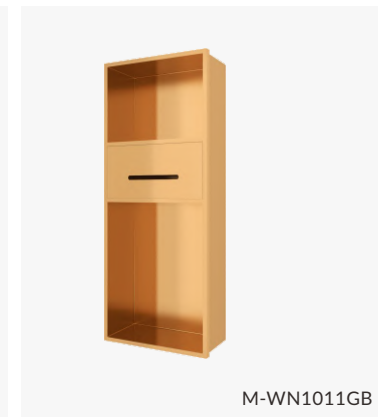

M-WN1010GC

Material: Stainless Steel 304
Wall Type: Solid Wall / Dry Wall
Installation: Recessed
Shape: Rectangular

Dimension
280x700x135mm

M-WN1011S

M-WN1011G

M-WN1011B

M-WN1011GA

M-WN1011GB