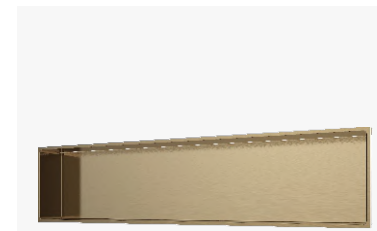

M-WN1003S

M-WN1003GA