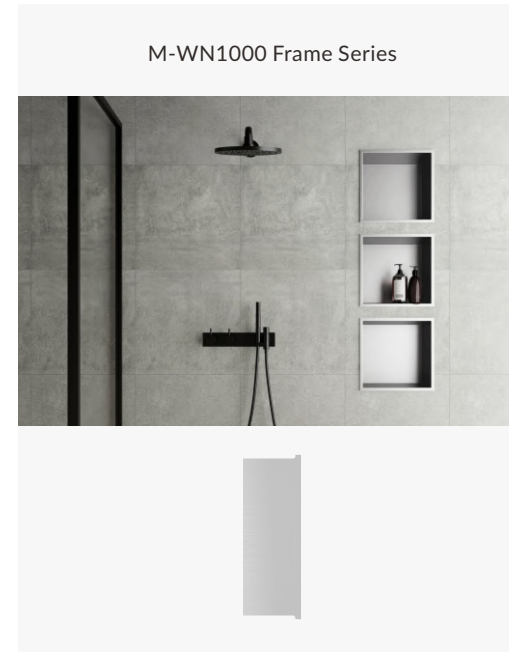

M-WN1000S

M-WN1000G

M-WN1000B

M-WN1000GA

M-WN1000GB

M-WN1000GC

Material: Stainless Steel 304
Wall Type: Solid Wall / Dry Wall
Installation: Recessed
Shape: Square

Dimension
305x305x120mm