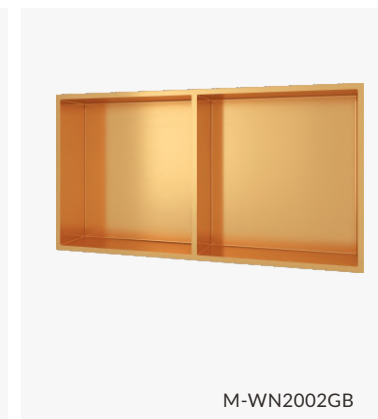

M-WN2001GC

Material: Stainless Steel 304
 Wall Type: Solid Wall / Dry Wall
 Installation: Recessed
 Shape: Rectangular

Dimension
 610x305x120mm

M-WN2002S

M-WN2002G

M-WN2002B

M-WN2002GA

M-WN2002GB