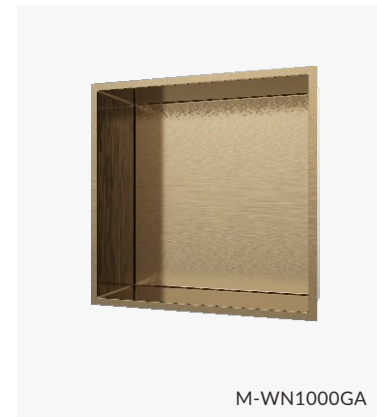

M-WN1000S

M-WN1000G

M-WN1000B

M-WN1000GA

M-WN1000GB

M-WN1000GC

Material: Stainless Steel 304
Wall Type: Solid Wall / Dry Wall
Installation: Recessed
Shape: Square

Dimension
305x305x120mm

M-WN1001S

M-WN1001G

M-WN1001B

M-WN1001GA

M-WN1001GB

M-WN1001GC

Material: Stainless Steel 304
 Wall Type: Solid Wall / Dry Wall
 Installation: Recessed
 Shape: Rectangular

Dimension
 610x305x120mm