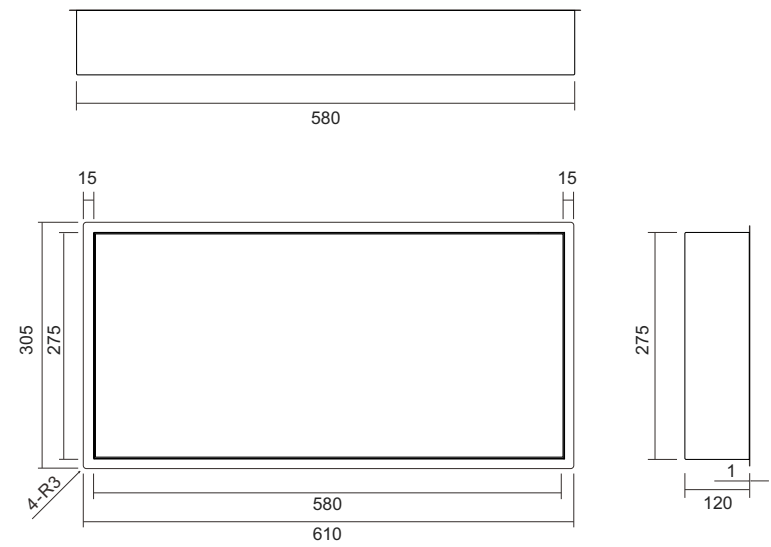

DIMENSIONAL DRAWINGS

M-WN1001-1 Series

Stainless steel wall niche is a highly durable item.

- With high impact resistance and strength.
- Increasing the aesthetics of wall niche.
- Excellent toughness to ensure high quality.

Material: Stainless Steel 304
Wall Type: Solid Wall / Dry Wall
Installation: Recessed
Shape: Rectangular

Dimension
610x305x120mm