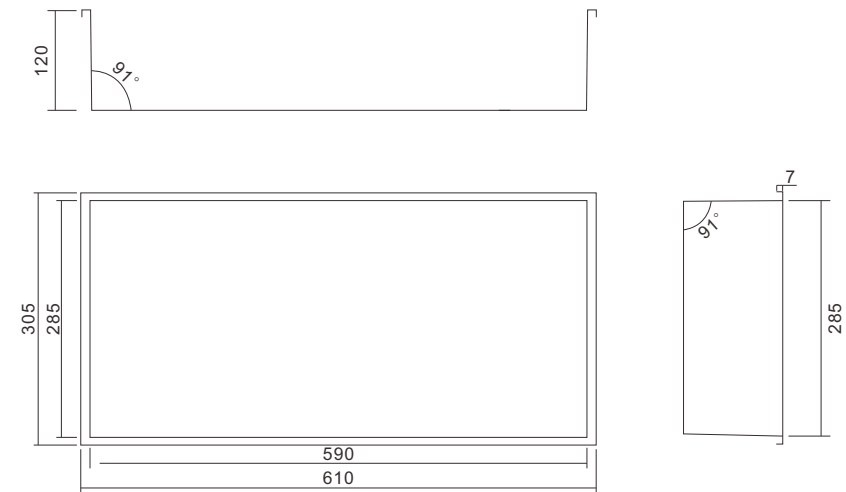

DIMENSIONAL DRAWINGS

M-WN1001 Series

A slender motif gives enough imagination.

- The rectangular niche show rich functionality.
- Stainless steel has good toughness.
- Minimal and easy with specific decorative lines.

Material: Stainless Steel 304
Wall Type: Solid Wall / Dry Wall
Installation: Recessed
Shape: Rectangular

Dimension
610x305x120mm