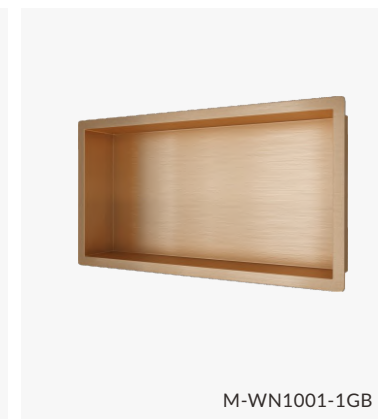

M-WN1000-1GC

Material: Stainless Steel 304
Wall Type: Solid Wall / Dry Wall
Installation: Recessed
Shape: Square

Dimension
305x305x120mm

M-WN1001-1S

M-WN1001-1G

M-WN1001-1B

M-WN1001-1GA

M-WN1001-1GB