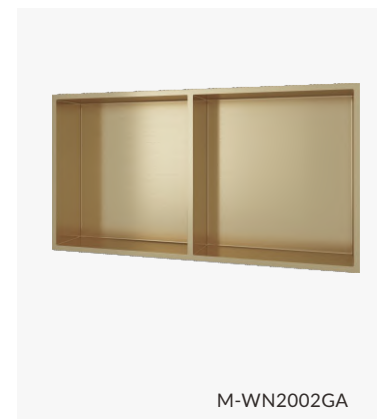

M-WN2001GC

Material: Stainless Steel 304
 Wall Type: Solid Wall / Dry Wall
 Installation: Recessed
 Shape: Rectangular

Dimension
 610x305x120mm

M-WN2002S

M-WN2002G

M-WN2002B

M-WN2002GA

M-WN2002GB